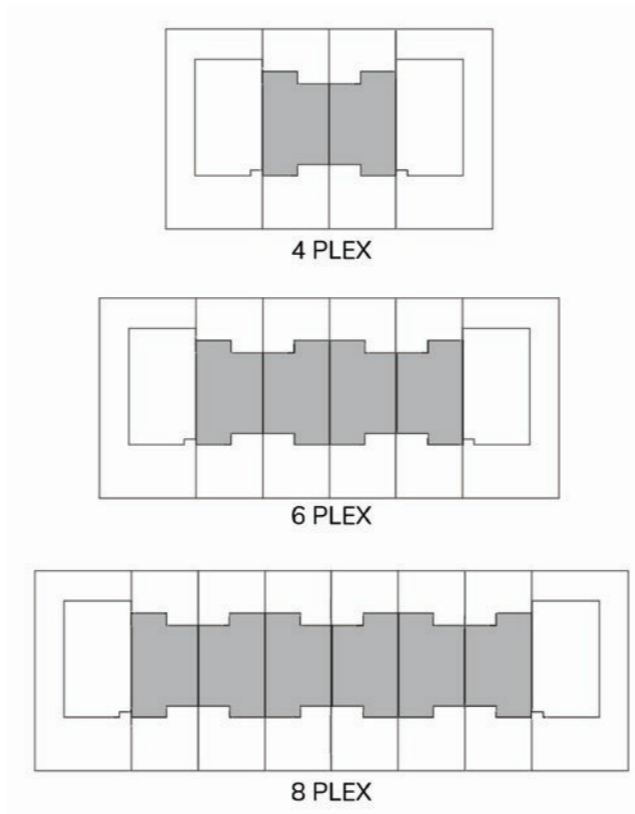

Ground Floor

4 BEDROOM TOWNHOUSE
TOTAL: 219 SQM | 2,354 SQFT

First Floor

Ground Floor

3 BEDROOM TOWNHOUSE
TOTAL: 200 SQM | 2,152 SQFT

First Floor