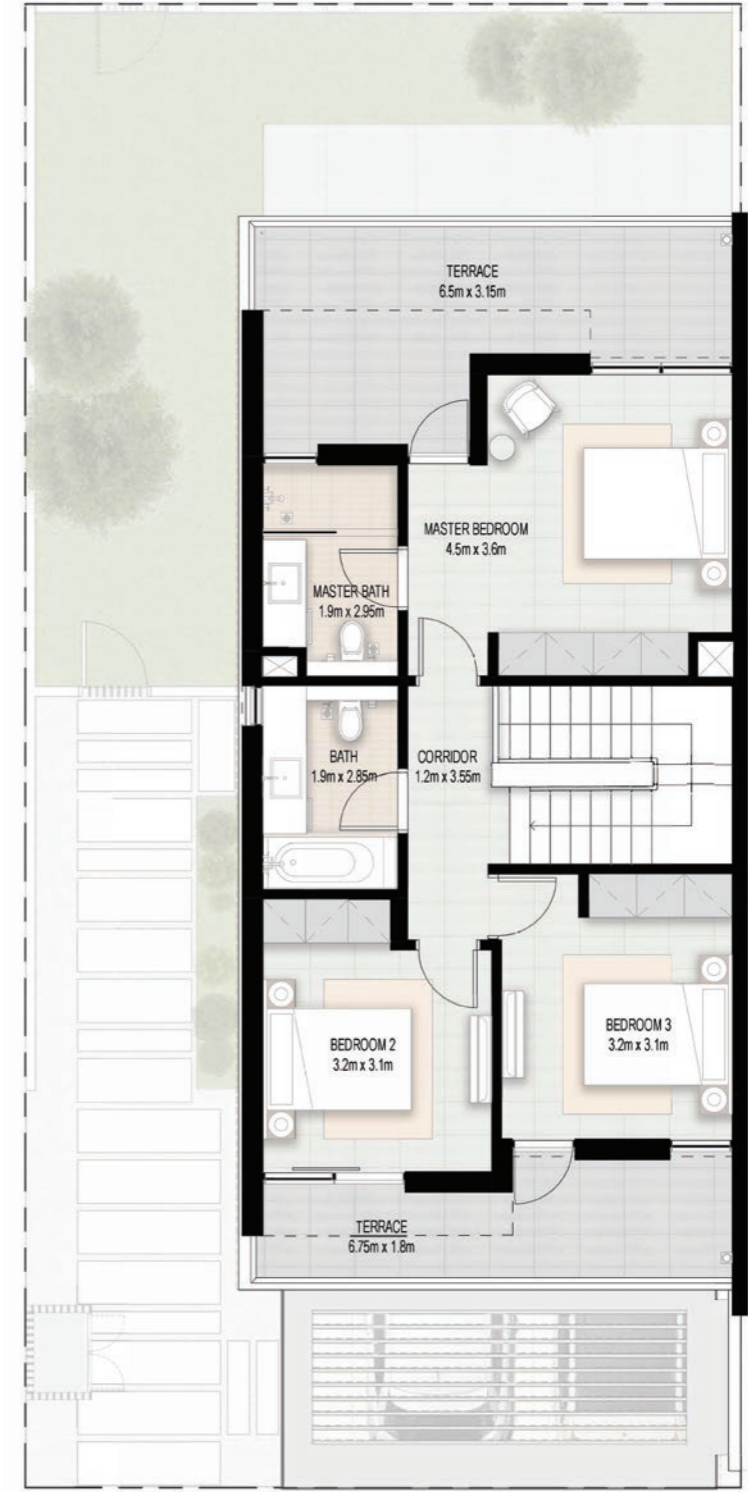

Ground Floor

4 BEDROOM TOWNHOUSE
TOTAL: 219 SQM | 2,354 SQFT

First Floor

Ground Floor

3 BEDROOM TOWNHOUSE
TOTAL: 200 SQM | 2,152 SQFT

First Floor