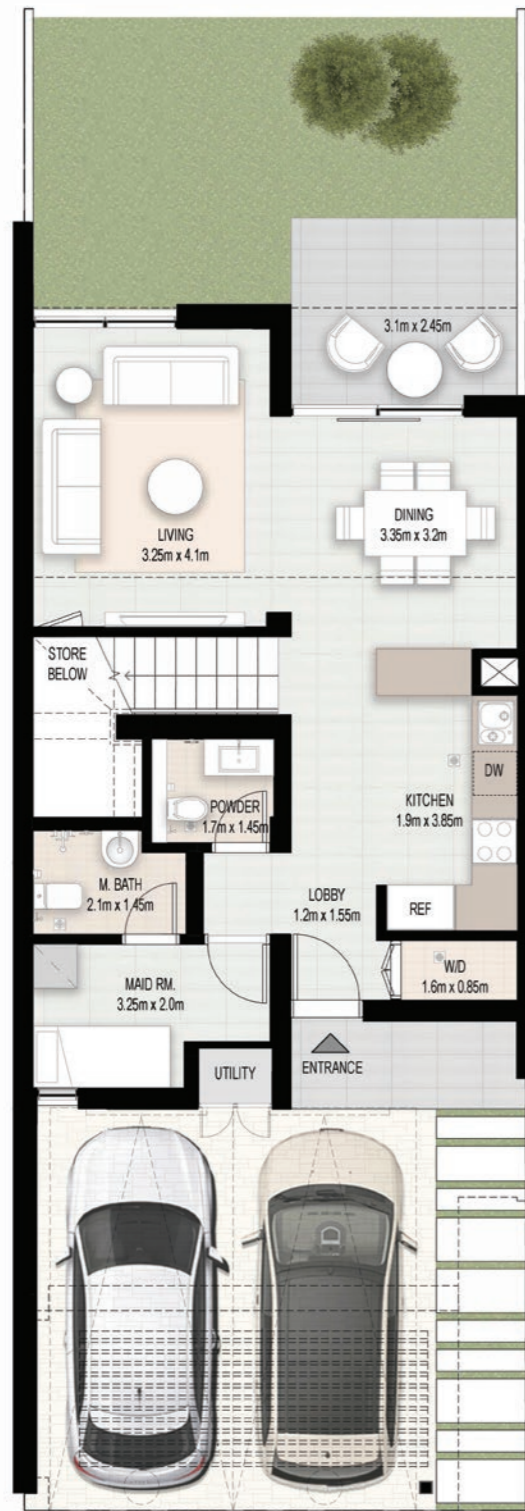

Ground Floor

4 BEDROOM TOWNHOUSE
TOTAL: 219 SQM | 2,354 SQFT

First Floor

Ground Floor

3 BEDROOM TOWNHOUSE
TOTAL: 200 SQM | 2,152 SQFT

First Floor