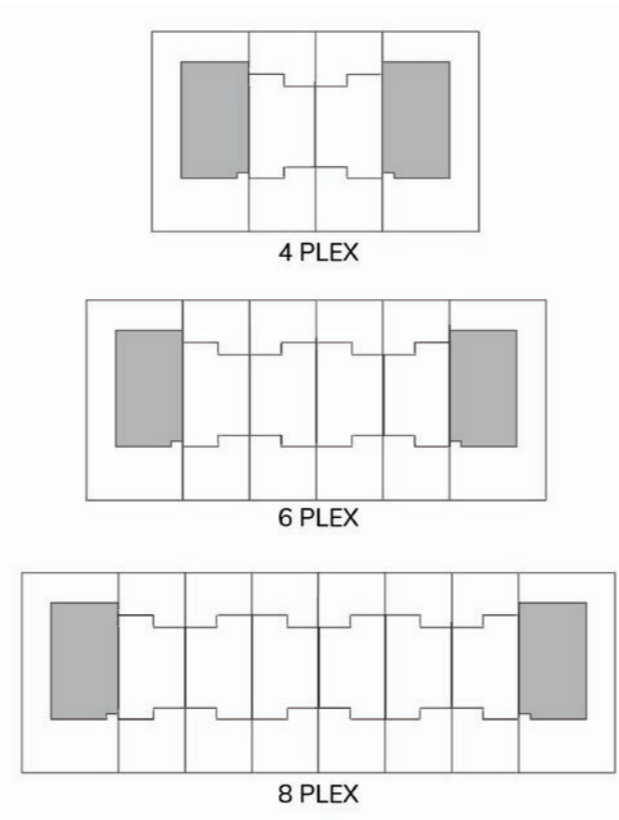

Ground Floor

4 BEDROOM TOWNHOUSE
TOTAL: 219 SQM | 2,354 SQFT

First Floor

Ground Floor

3 BEDROOM TOWNHOUSE
TOTAL: 200 SQM | 2,152 SQFT

First Floor