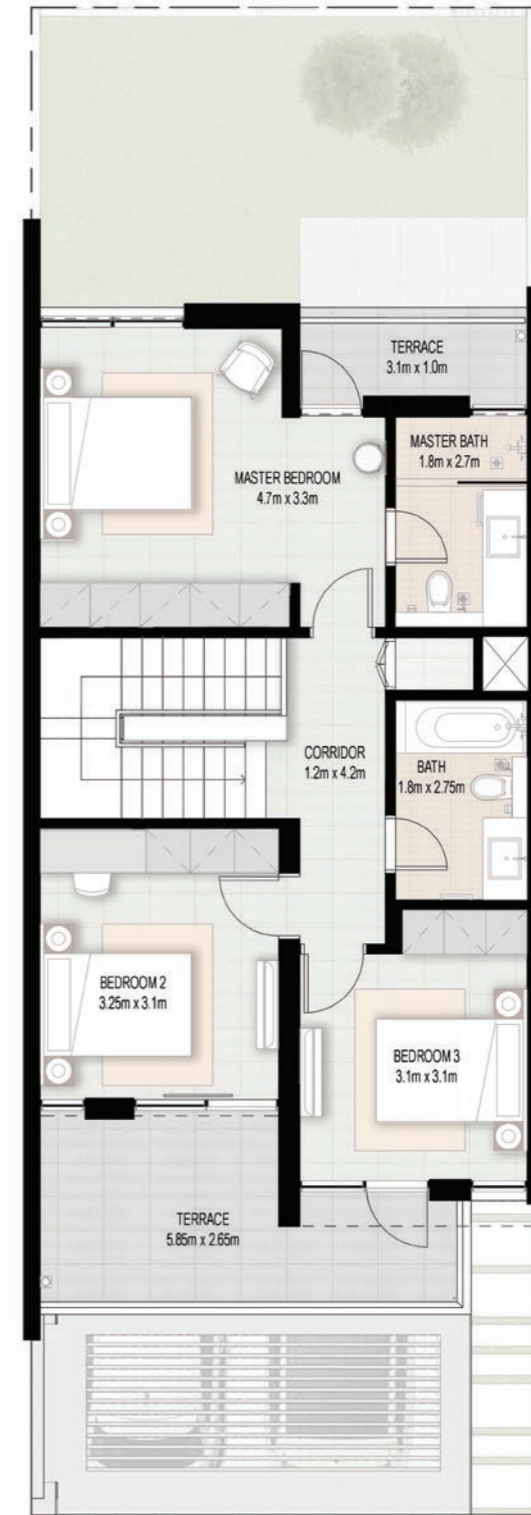

Ground Floor

4 BEDROOM TOWNHOUSE
TOTAL: 219 SQM | 2,354 SQFT

First Floor

Ground Floor

3 BEDROOM TOWNHOUSE
TOTAL: 200 SQM | 2,152 SQFT

First Floor