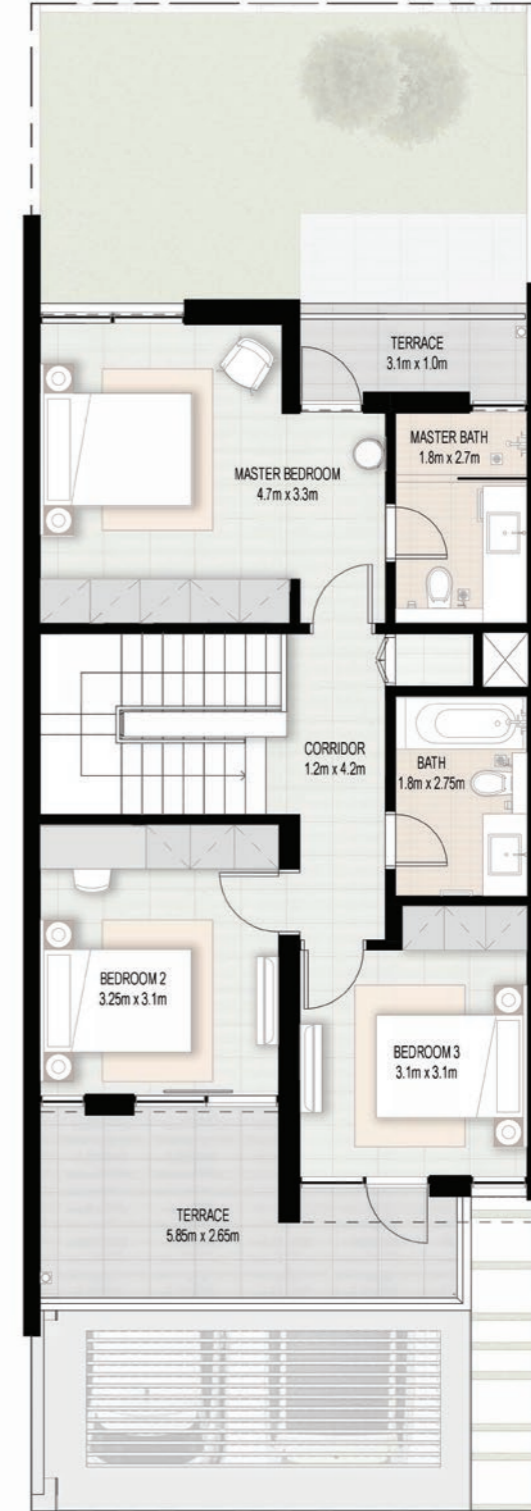

Ground Floor

4 BEDROOM TOWNHOUSE
TOTAL: 219 SQM | 2,354 SQFT

First Floor

Ground Floor

3 BEDROOM TOWNHOUSE
TOTAL: 200 SQM | 2,152 SQFT

First Floor

haus&haus

For more information or to book a viewing tour get in touch
with our Off Plan & Investment team today: