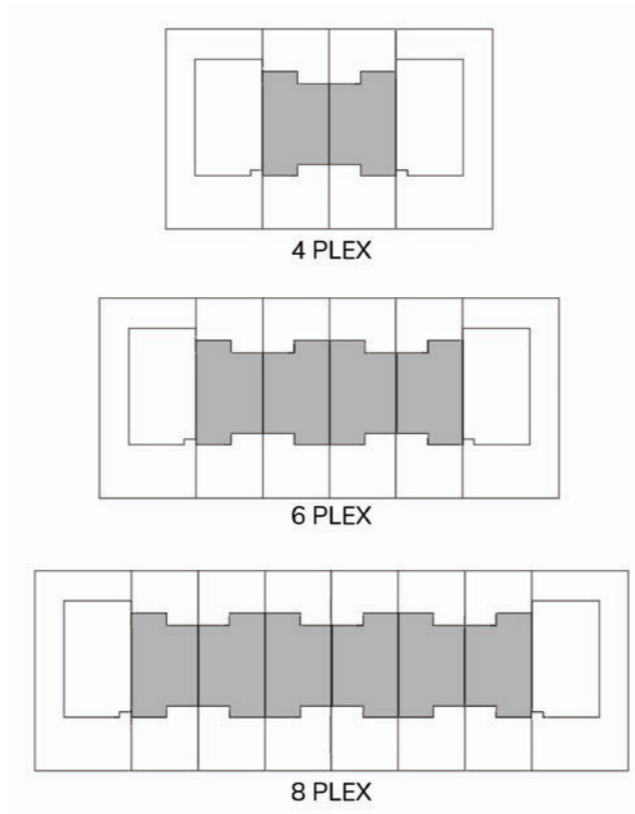

Ground Floor

4 BEDROOM TOWNHOUSE
TOTAL: 219 SQM | 2,354 SQFT

First Floor

Ground Floor

3 BEDROOM TOWNHOUSE
TOTAL: 200 SQM | 2,152 SQFT

First Floor

haus&haus

For more information or to book a viewing tour get in touch
with our Off Plan & Investment team today: