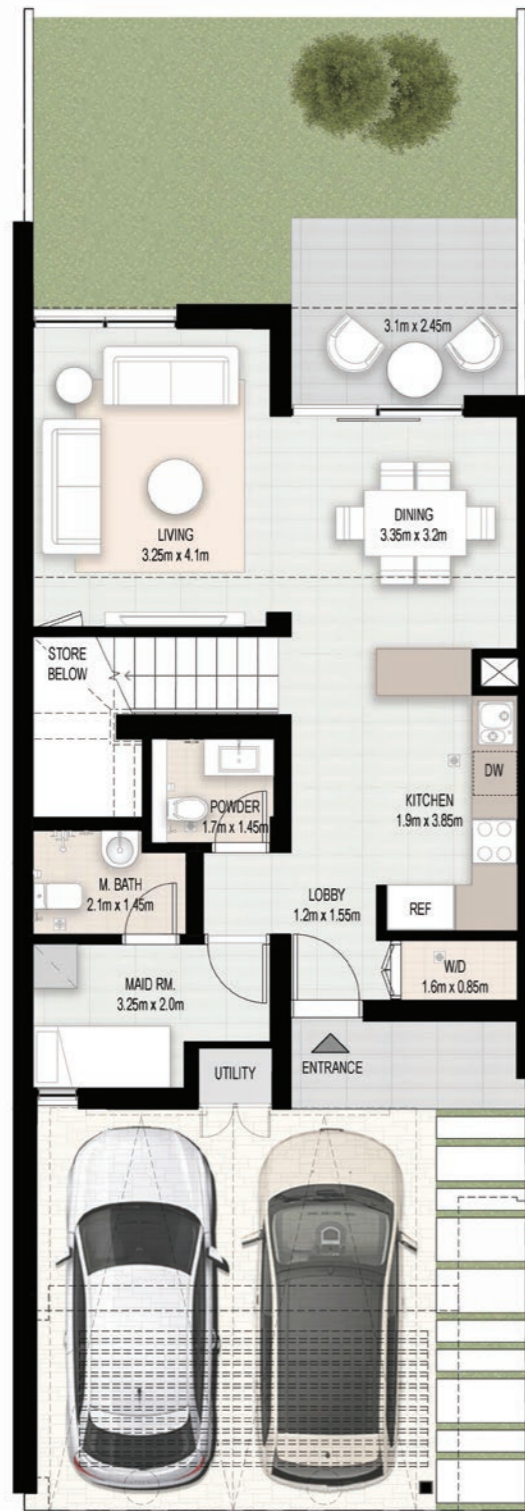

Ground Floor

4 BEDROOM TOWNHOUSE
TOTAL: 219 SQM | 2,354 SQFT

First Floor

Ground Floor

3 BEDROOM TOWNHOUSE
TOTAL: 200 SQM | 2,152 SQFT

First Floor

haus&haus

For more information or to book a viewing tour get in touch
with our Off Plan & Investment team today: