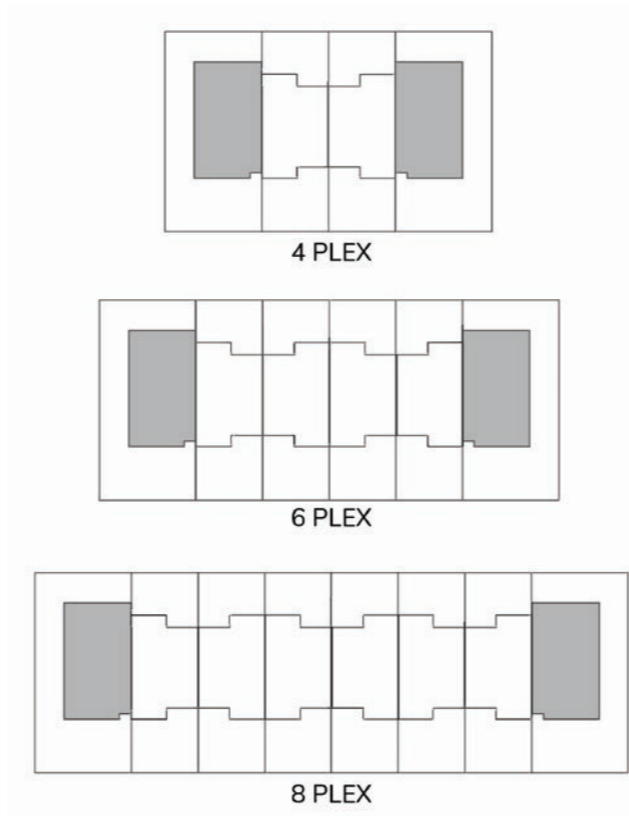

Ground Floor

4 BEDROOM TOWNHOUSE
TOTAL: 219 SQM | 2,354 SQFT

First Floor

Ground Floor

3 BEDROOM TOWNHOUSE
TOTAL: 200 SQM | 2,152 SQFT

First Floor

haus&haus

For more information or to book a viewing tour get in touch
with our Off Plan & Investment team today: