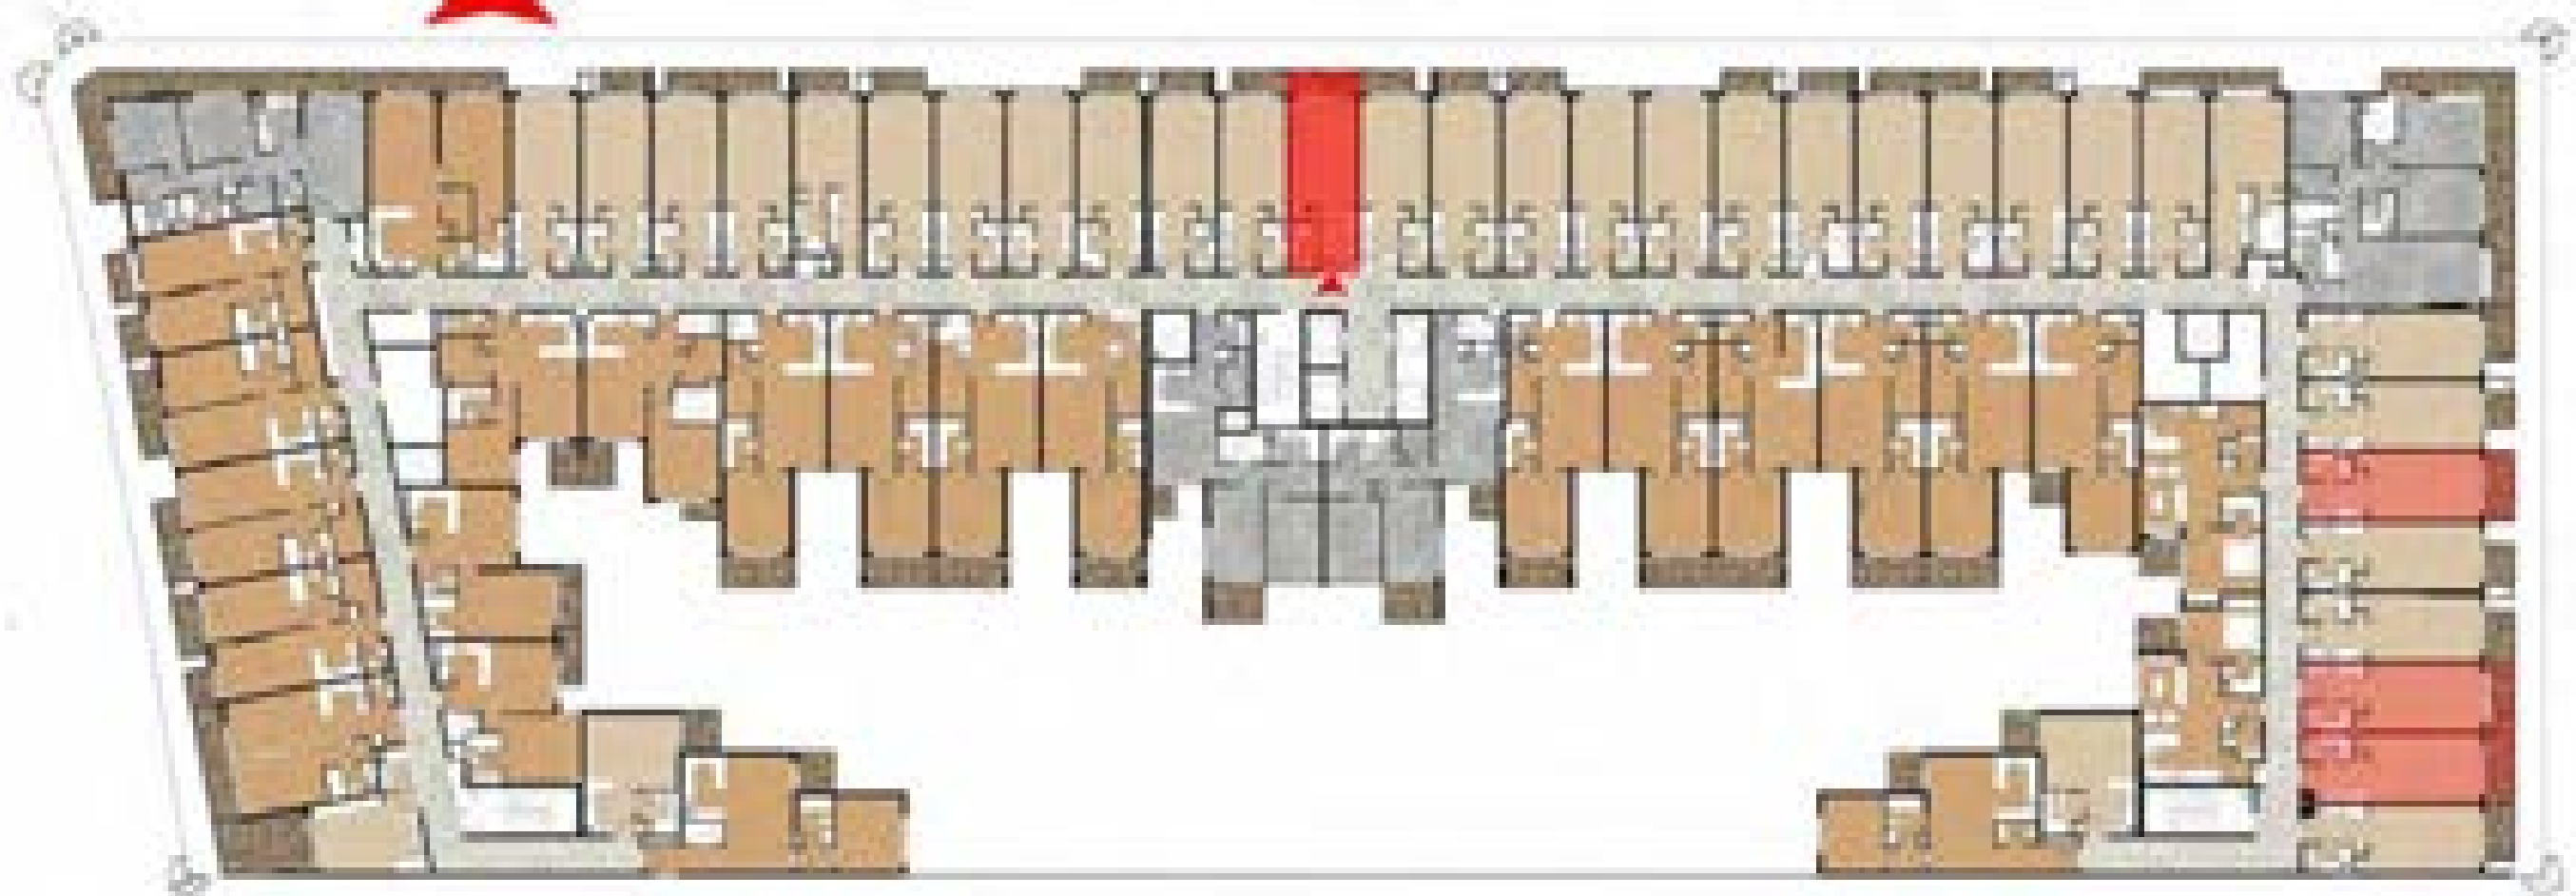

STUDIO APARTMENT 264

UNIT TYPE S1

STUDIO APARTMENT 264

Unit Area: 36.12 sq.m

Balcony Area: 5.07 sq.m

Total Area: 41.19 sq.m (443.37 sq.ft)

STUDIO APARTMENT 301

UNIT TYPE S2