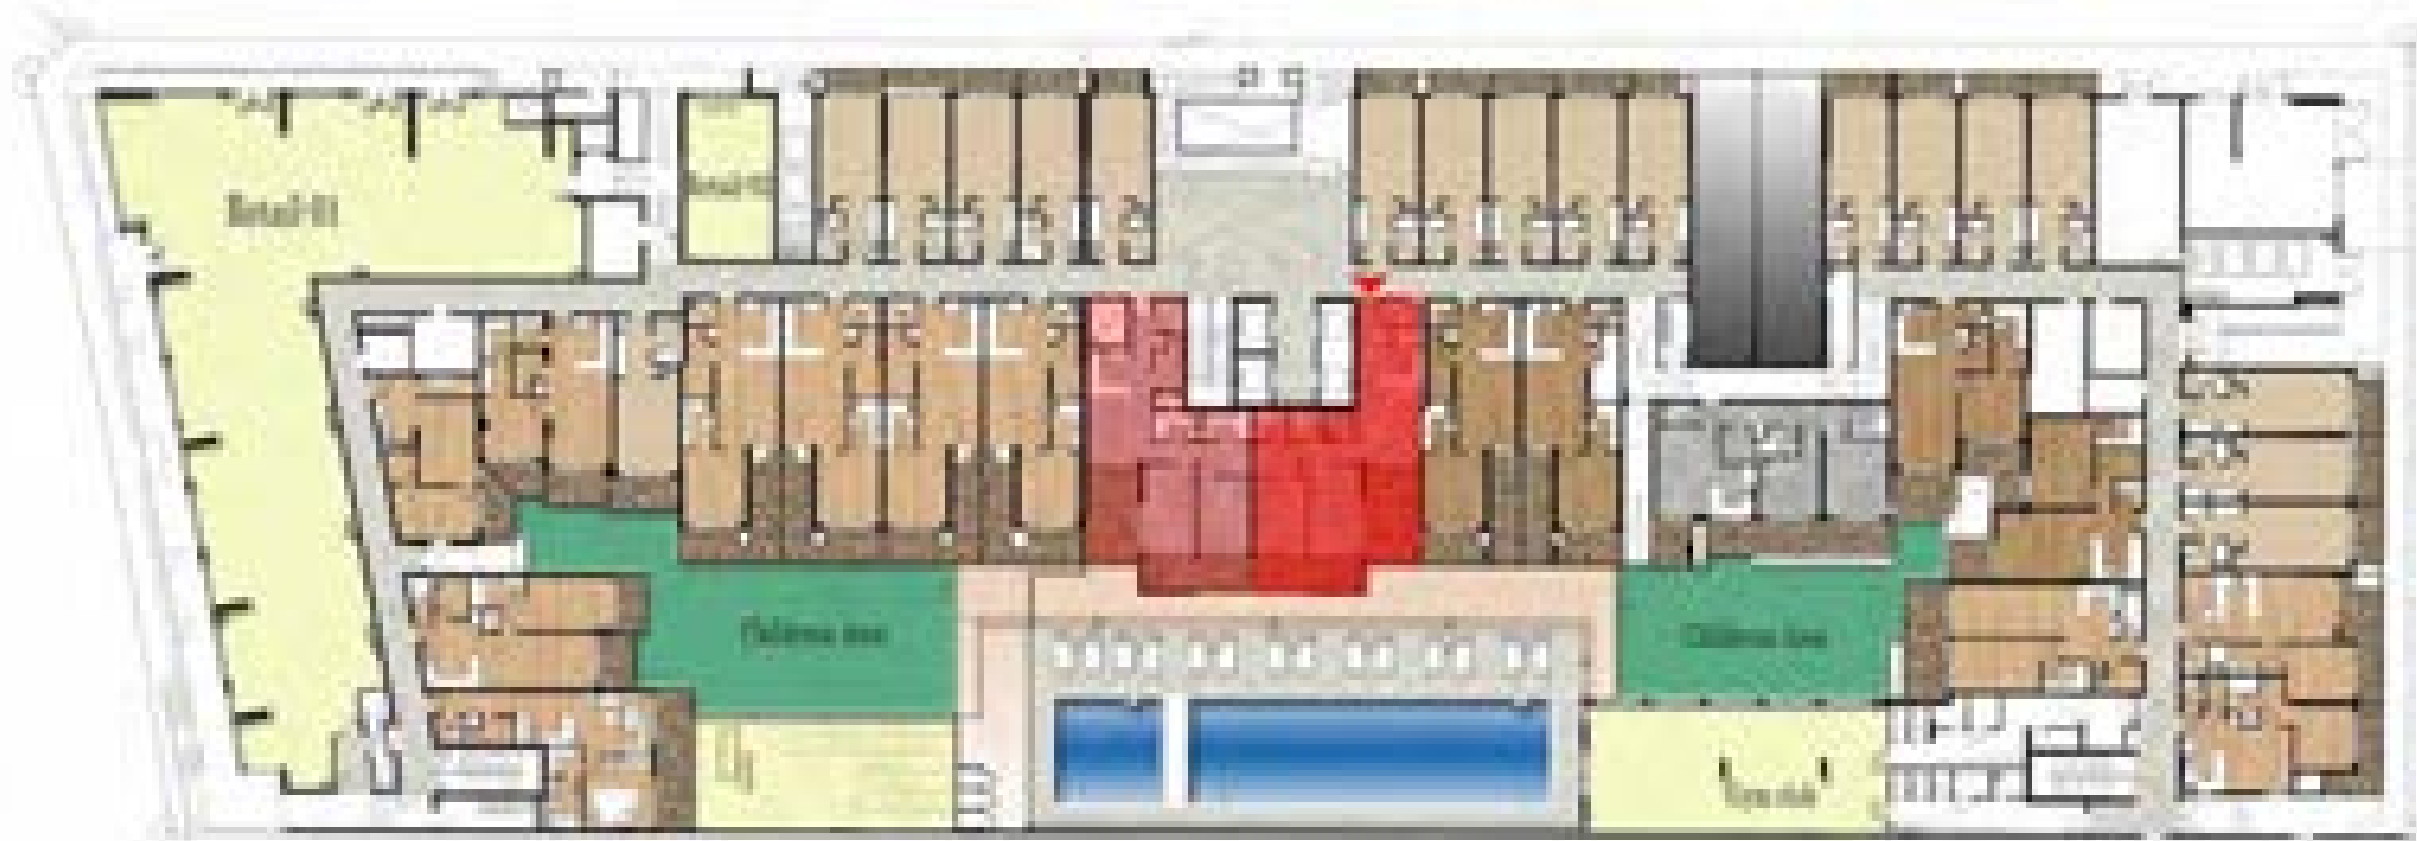

2 BEDROOM APARTMENT G21

UNIT TYPE 2B4

2 BEDROOM APARTMENT G21

Unit Area: 86.43 sq.m

Balcony Area: 31.29 sq.m

Total Area: 117.73 sq.m (1267.20 sq.ft)