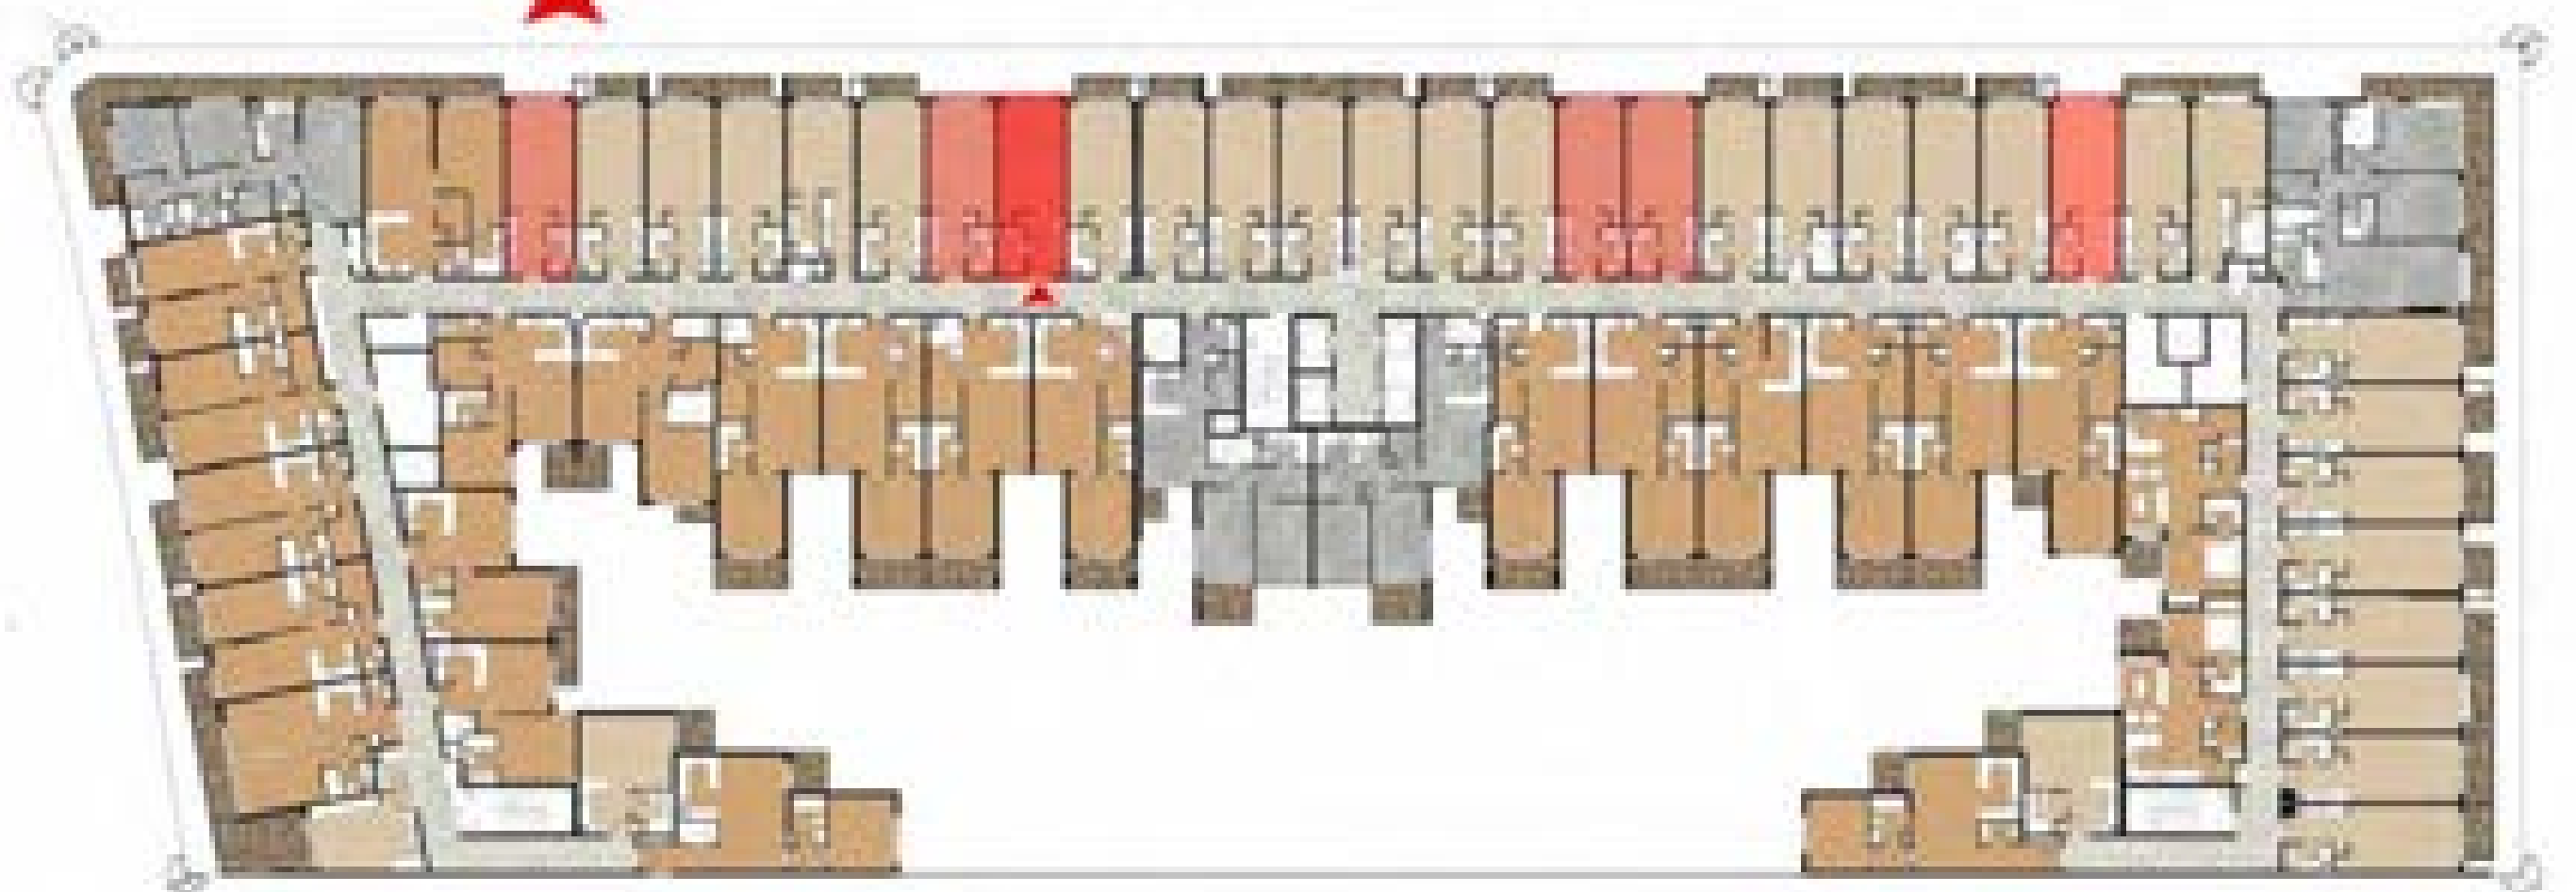

STUDIO APARTMENT 359

Unit Area: 36.17 sq.m

Total Area: 36.17sq.m (389.33 sq.ft)

STUDIO APARTMENT 360

UNIT TYPE S4

STUDIO APARTMENT 360

Unit Area: 36.06 sq.m

Total Area: 36.06sq.m (388015 sq.ft)