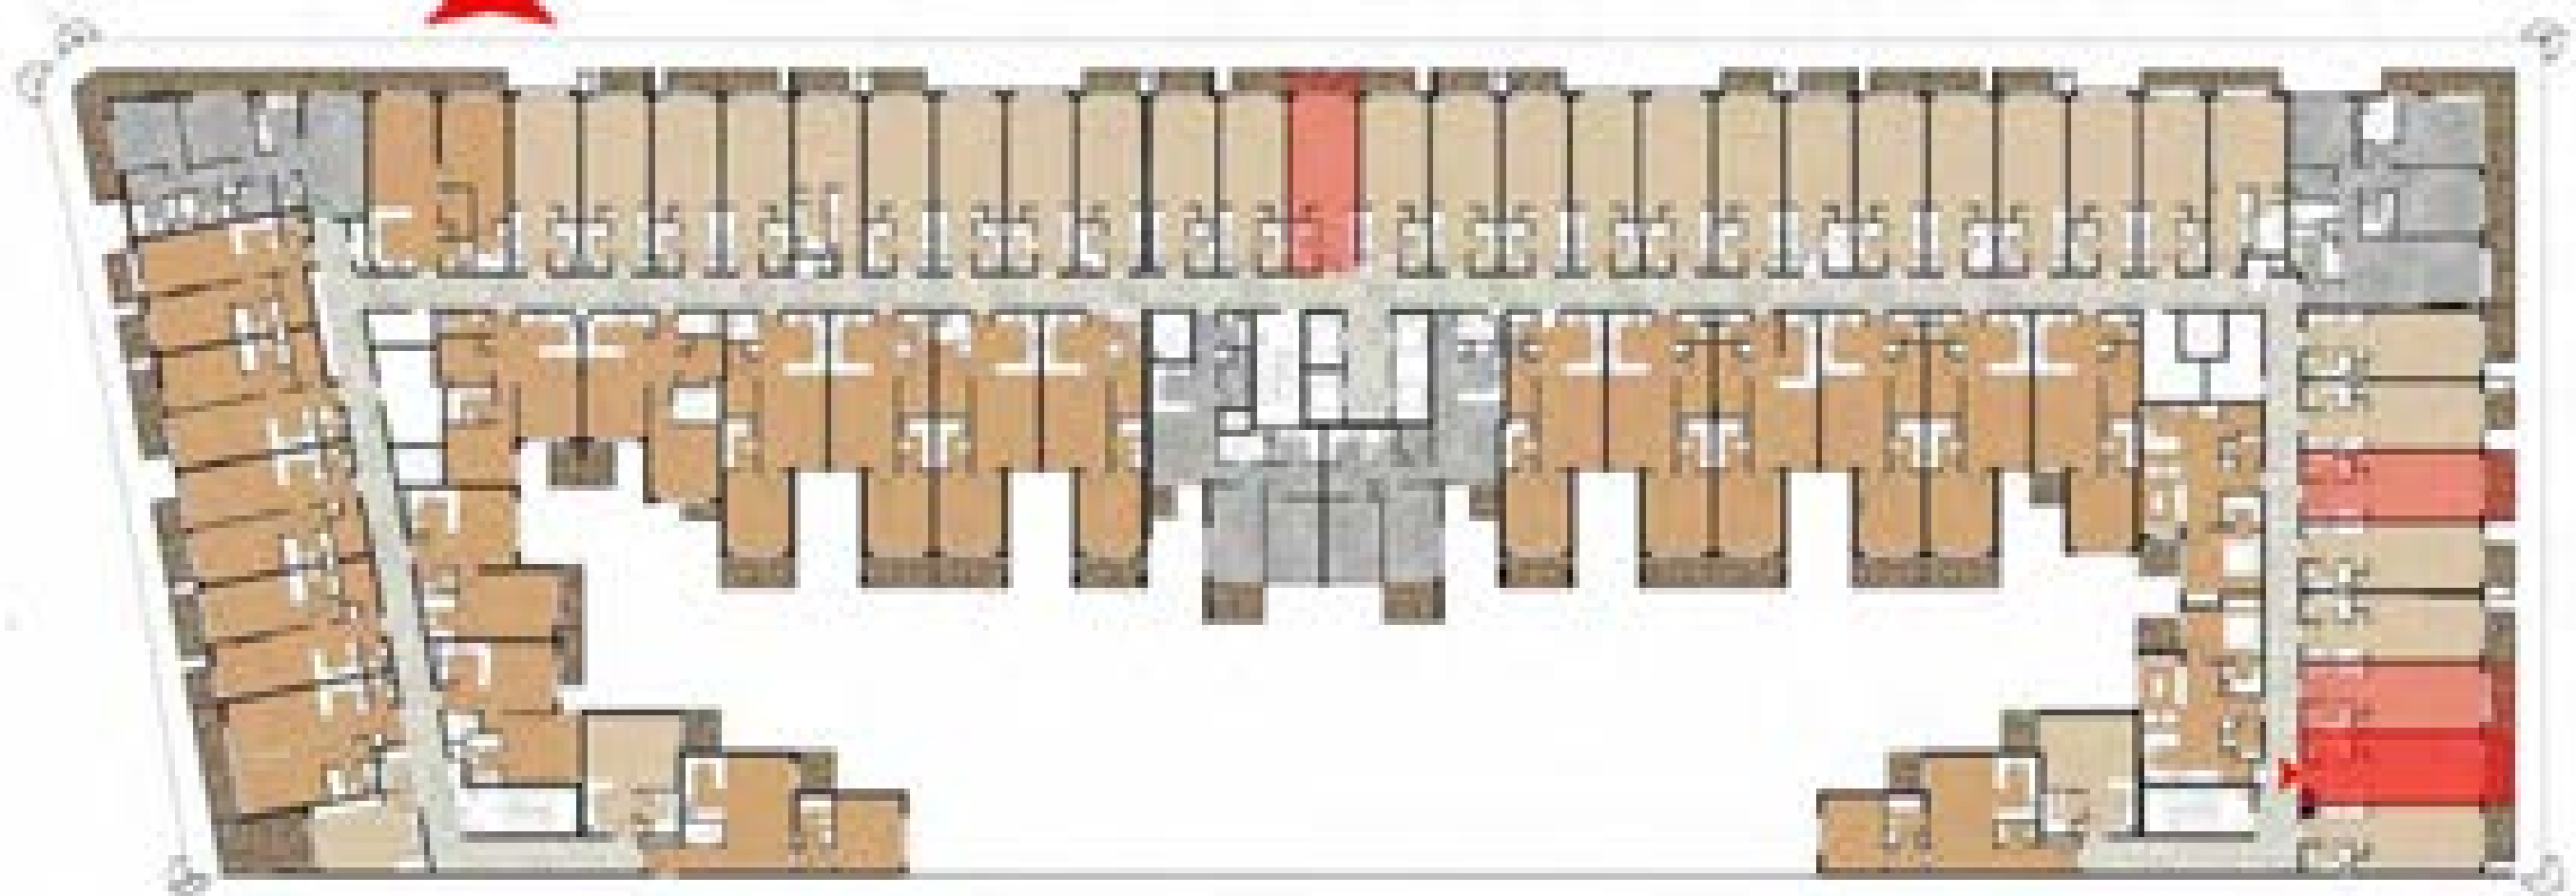

Total Area: 42.8 sq.m (460.69 sq.ft)

STUDIO APARTMENT 221

UNIT TYPE S1

STUDIO APARTMENT 221

Unit Area: 36.75 sq.m

Balcony Area: 6.12 sq.m

Total Area: 42.87 sq.m (461.45 sq.ft)

STUDIO APARTMENT 222