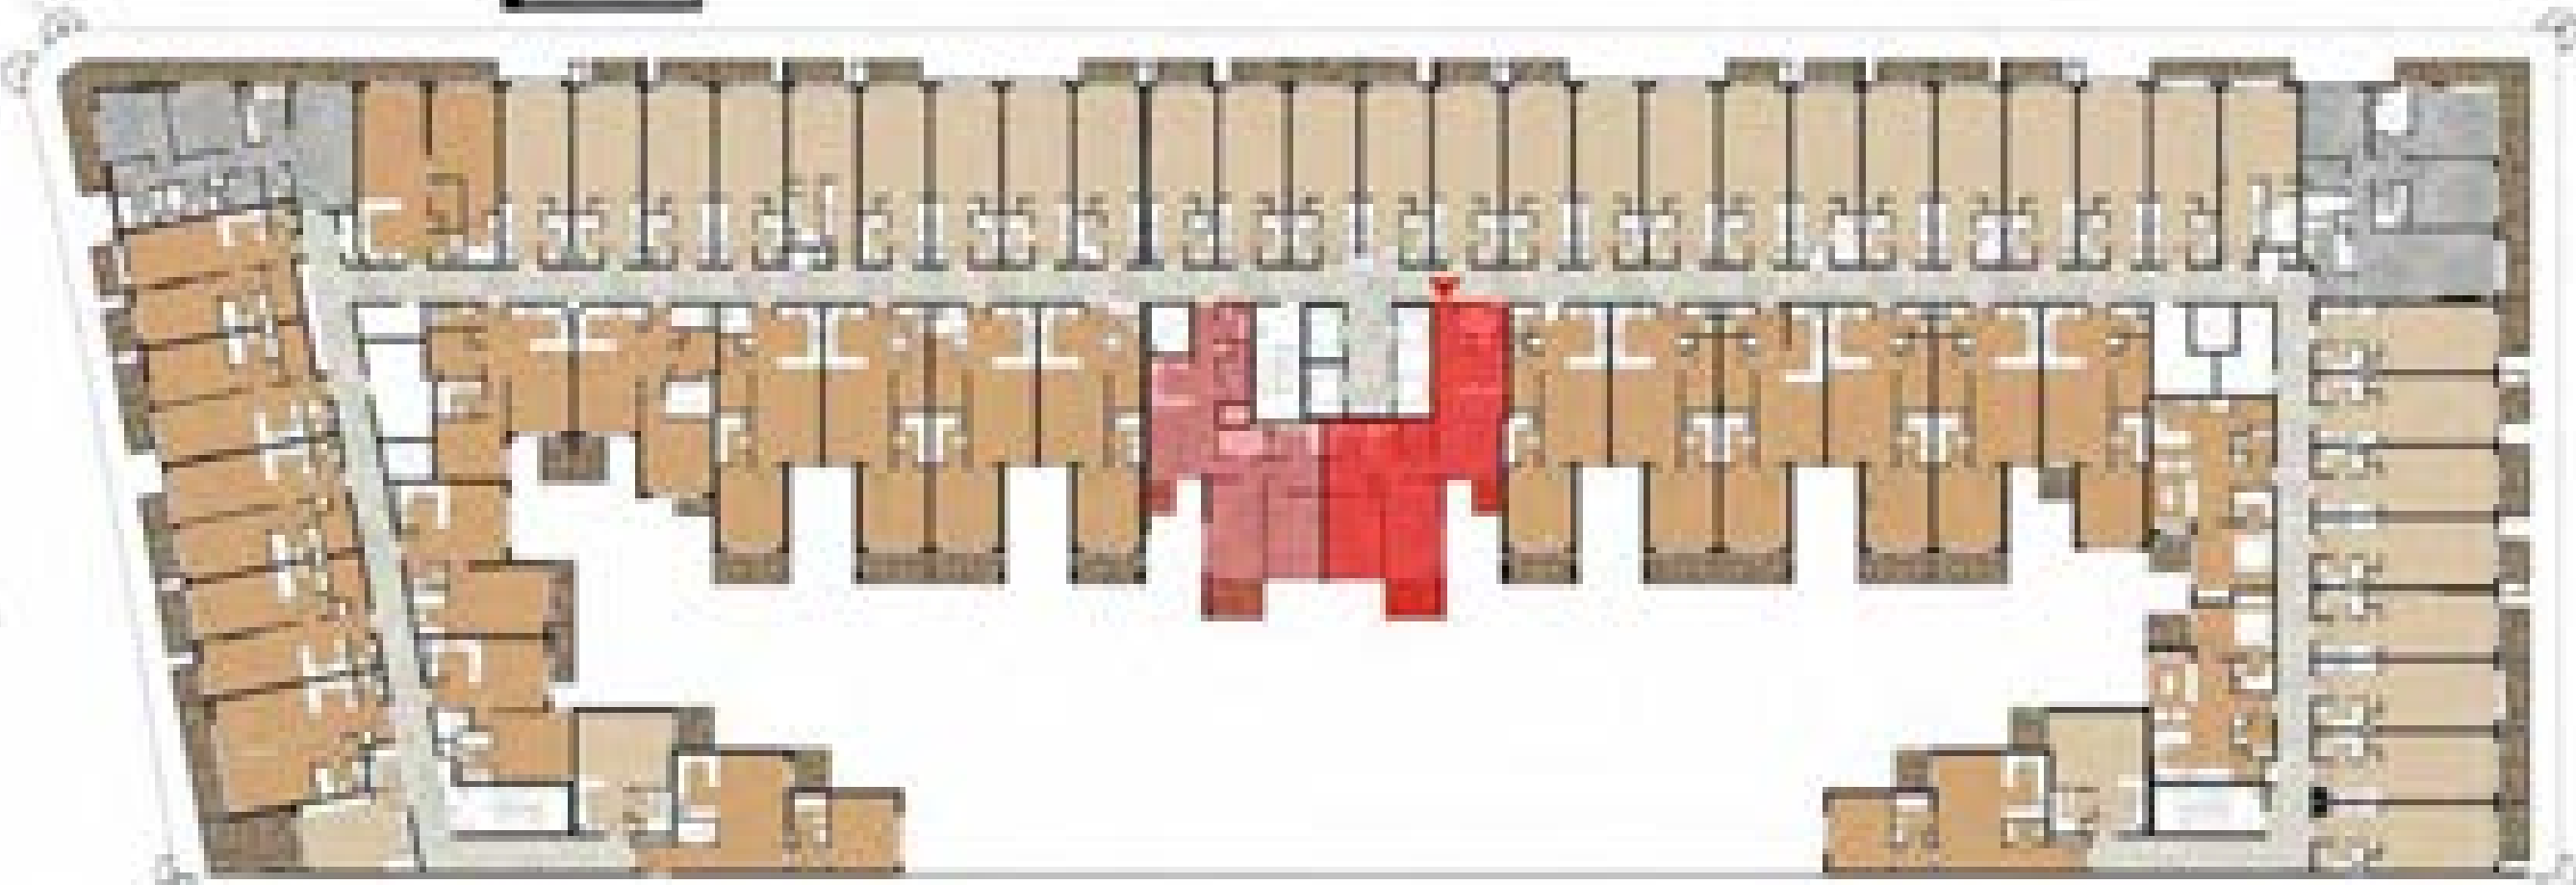

2 BEDROOM APARTMENT 233
Unit Area: 86.88 sq.m
Balcony Area: 9.1 sq.m
Total Area: 95.98 sq.m (1033.12 sq.ft)