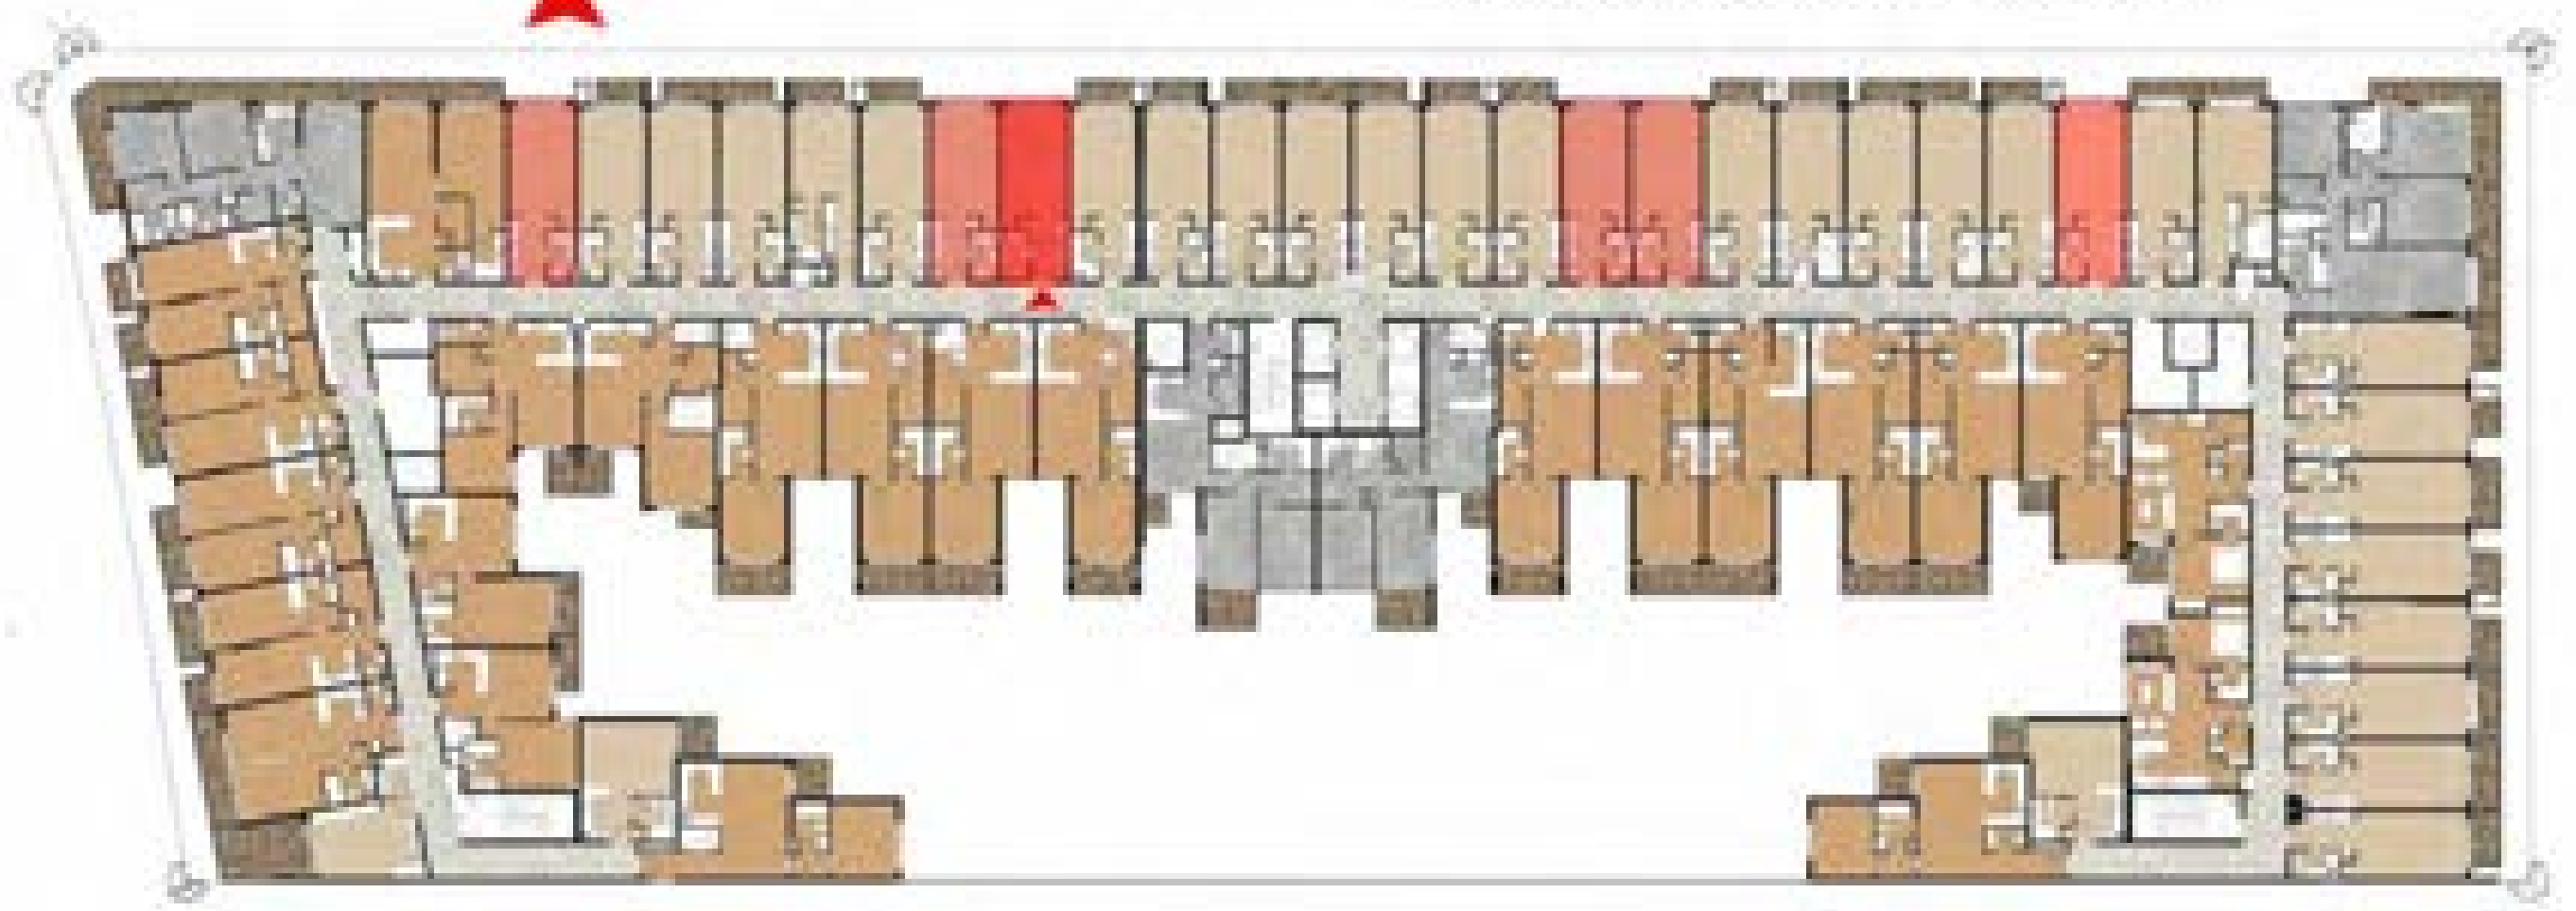

UNIT TYPE S4

STUDIO APARTMENT 259

Unit Area: 36.17 sq.m

Balcony Area: 0.00 sq.m

Total Area: 36.17 sq.m (389.33 sq.ft)

STUDIO APARTMENT 260

UNIT TYPE S4

STUDIO APARTMENT 260
Unit Area: 36.06 sq.m
Balcony Area: 0.00 sq.m
Total Area: 36.06 sq.m (36.06 sq.ft)