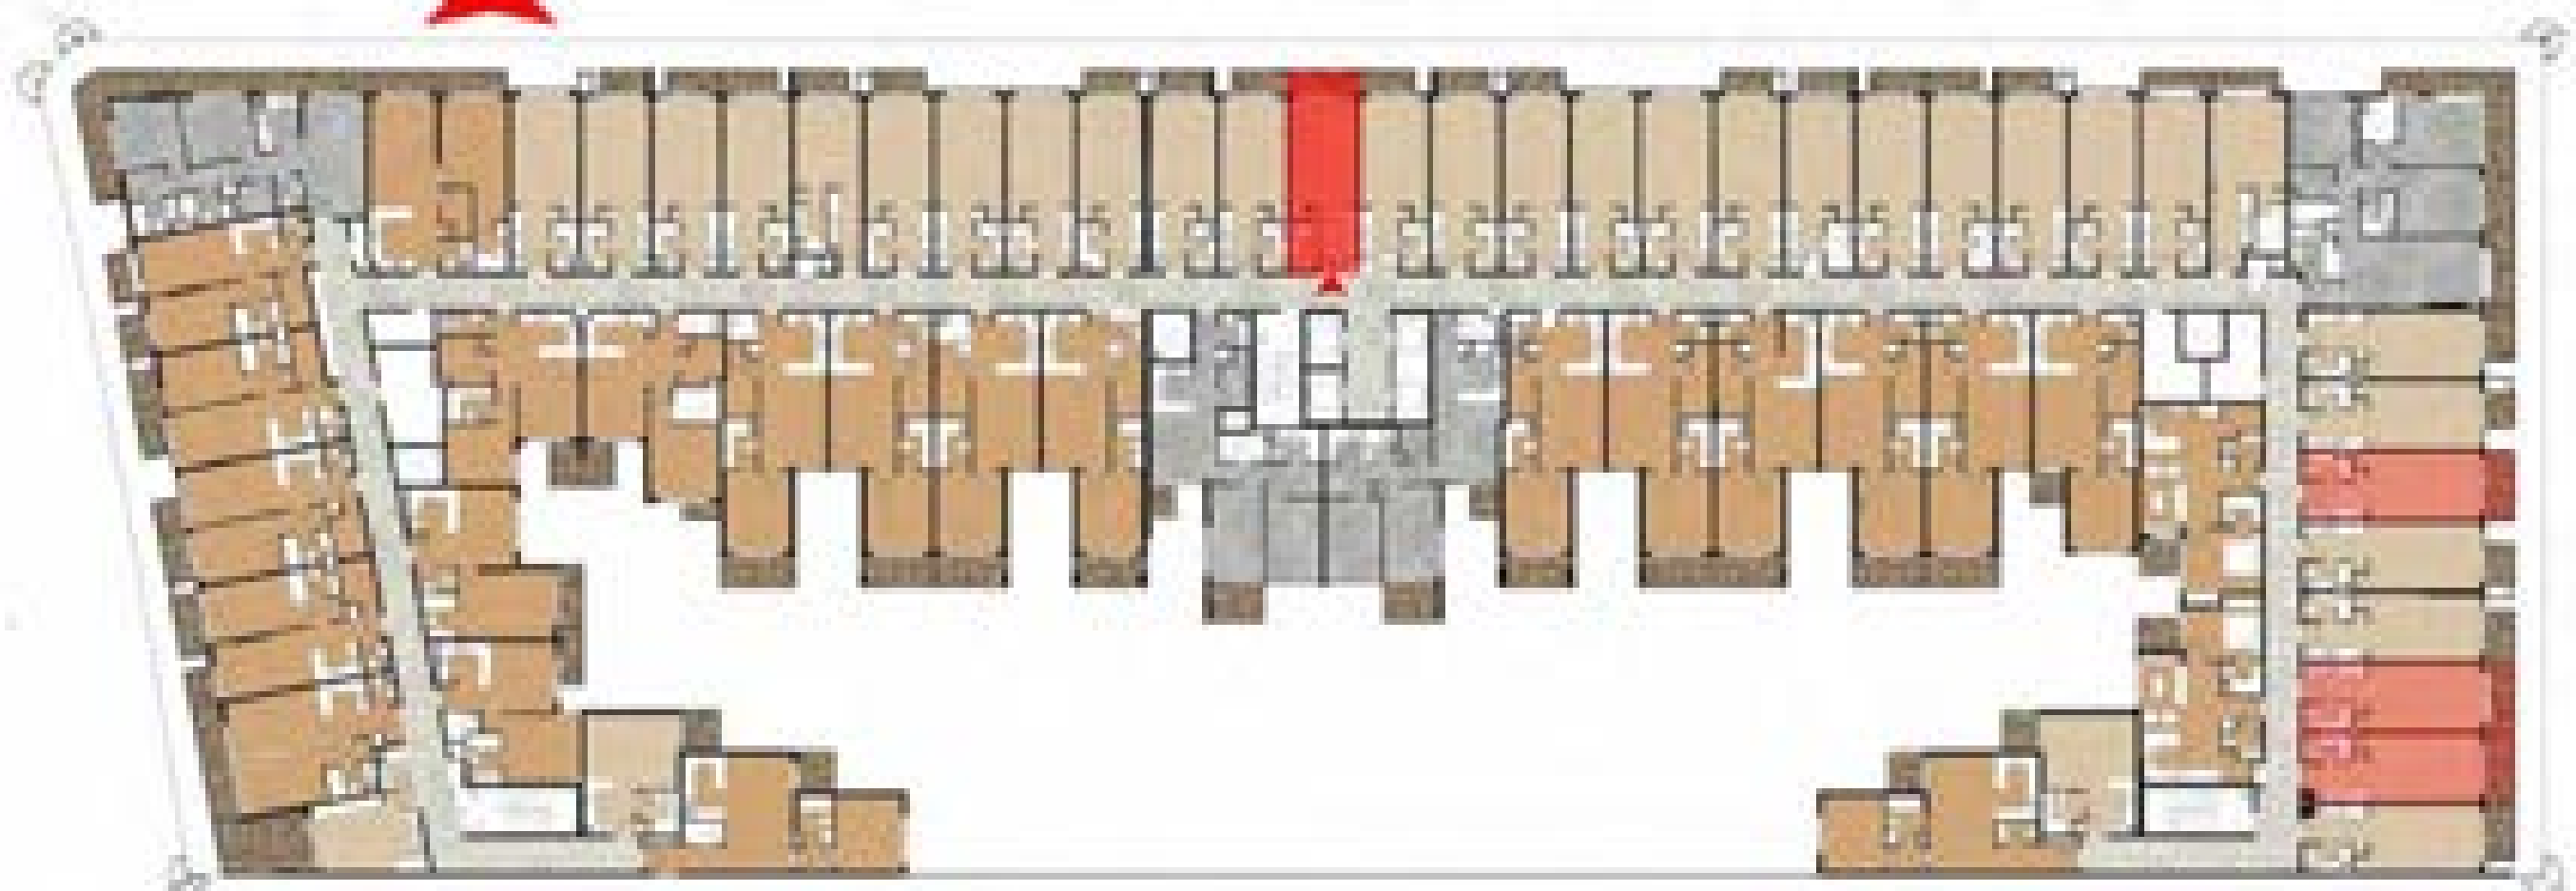

STUDIO APARTMENT 364

UNIT TYPE S1

STUDIO APARTMENT 364

Unit Area: 36.12 sq.m

Balcony Area: 5.07 sq.m

Total Area: 41.19 sq.m (443.37 sq.ft)