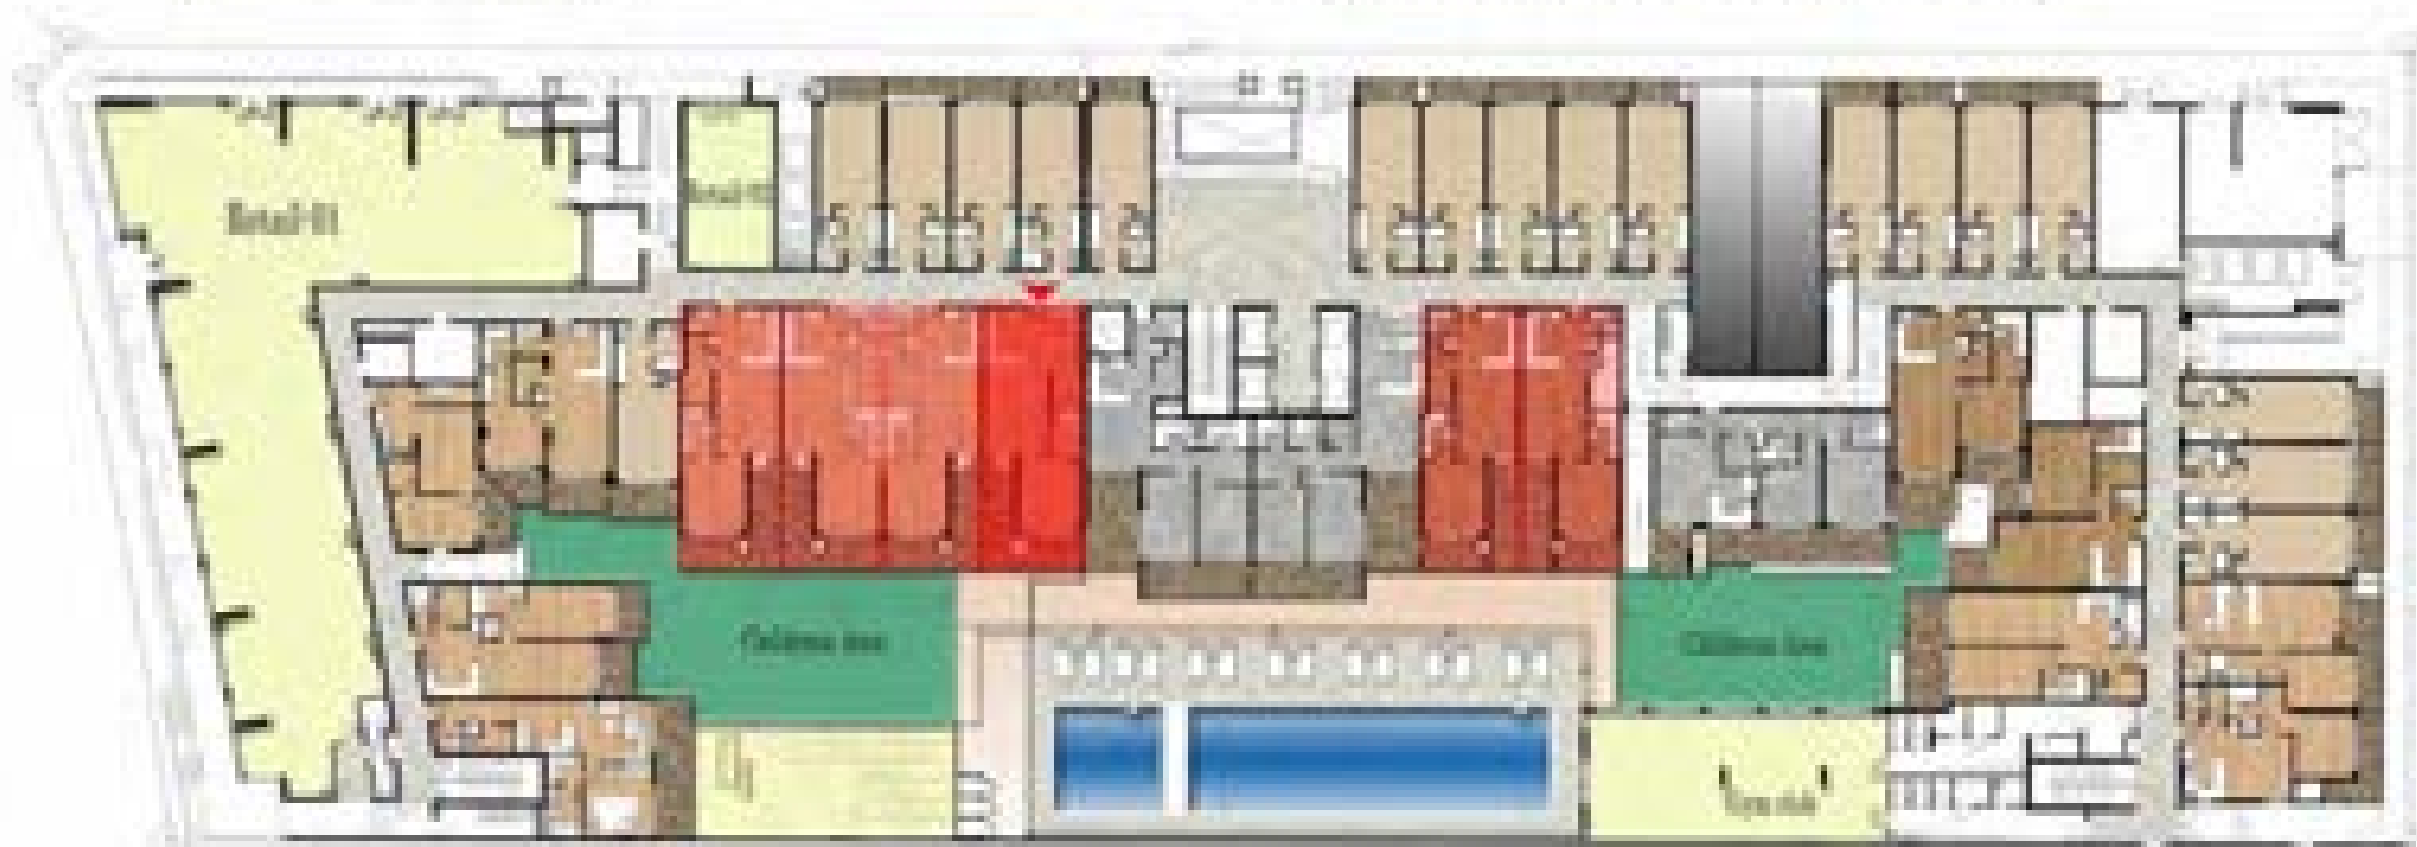

1 BEDROOM APARTMENT G23

UNIT TYPE 1B15

1 BEDROOM APARTMENT G23

Unit Area: 64.86 sq.m

Balcony Area: 20.02 sq.m

Total Area: 84.88 sq.m (913.64 sq.ft)