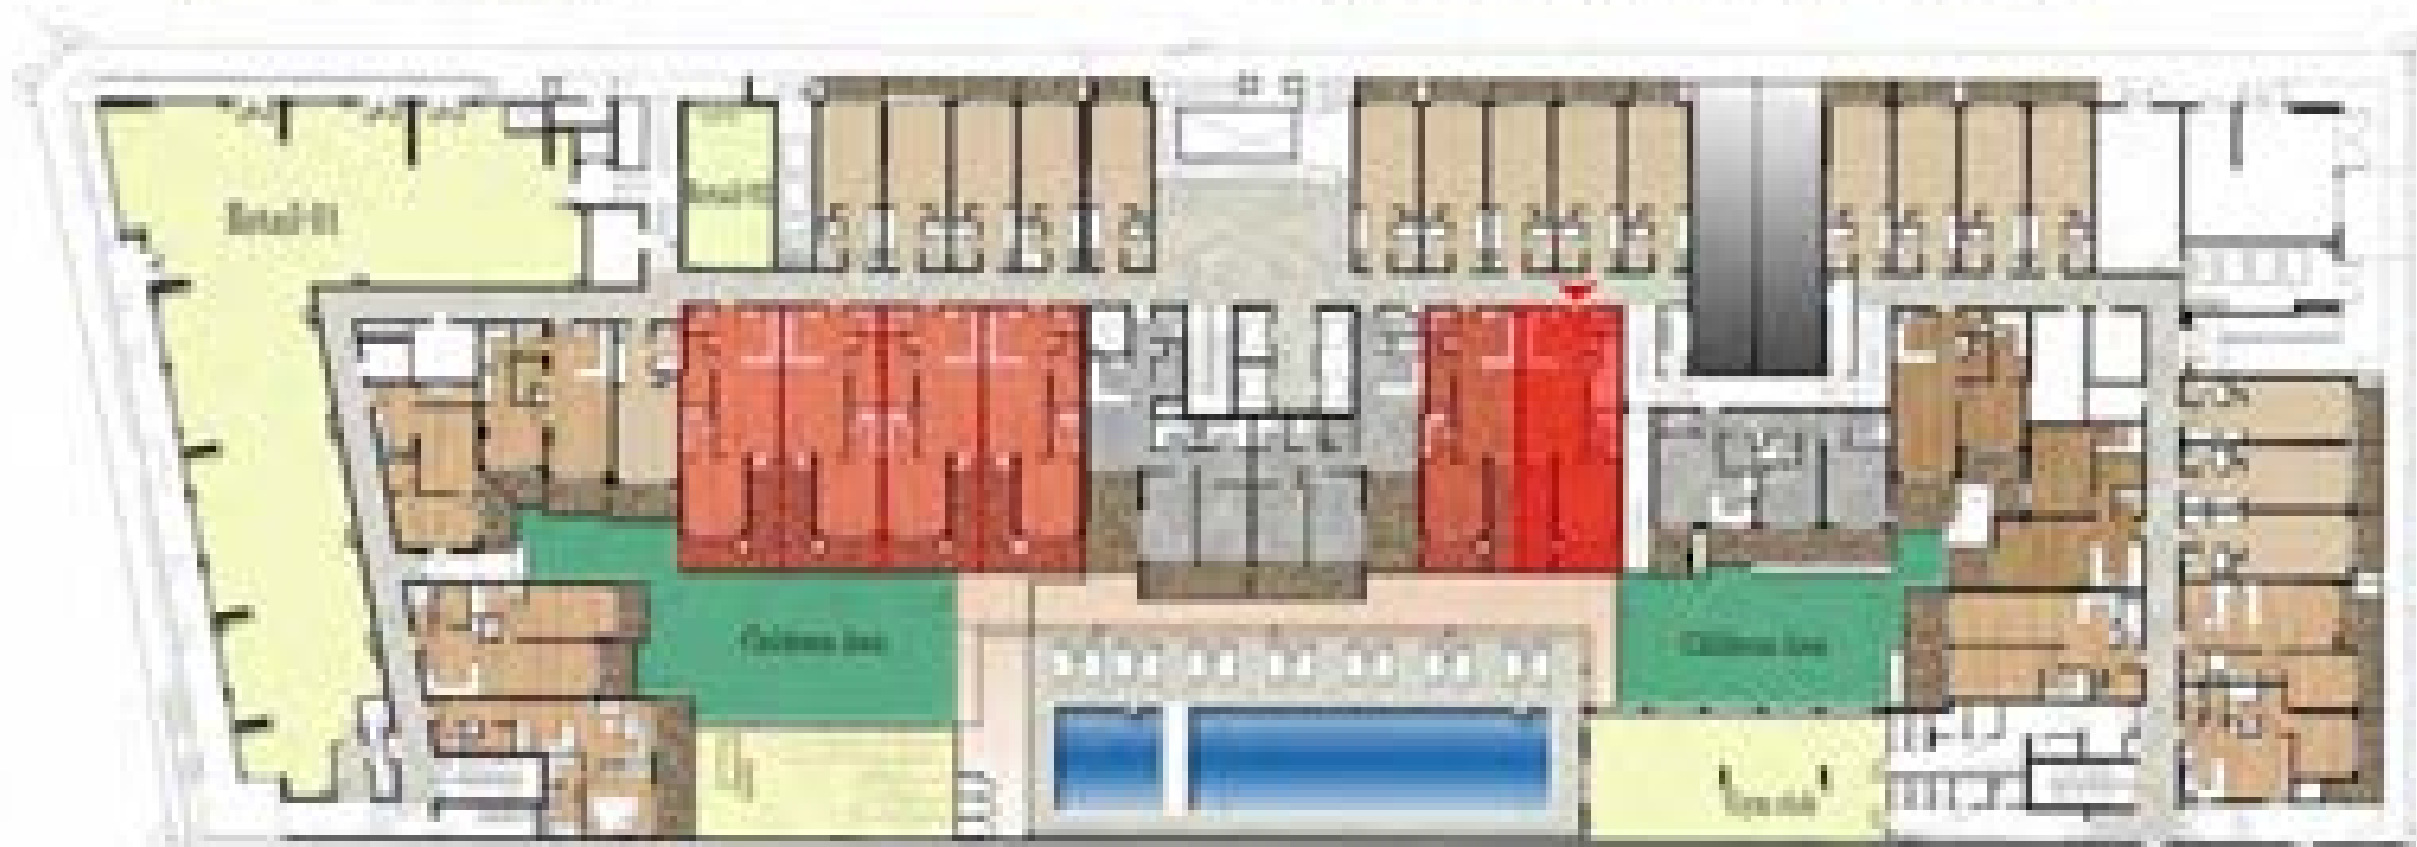

1 BEDROOM APARTMENT G19

UNIT TYPE 1B15

1 BEDROOM APARTMENT G19

Unit Area: 65.50 sq.m

Balcony Area: 20.09 sq.m

Total Area: 85.59 sq.m (912.28 sq.ft)