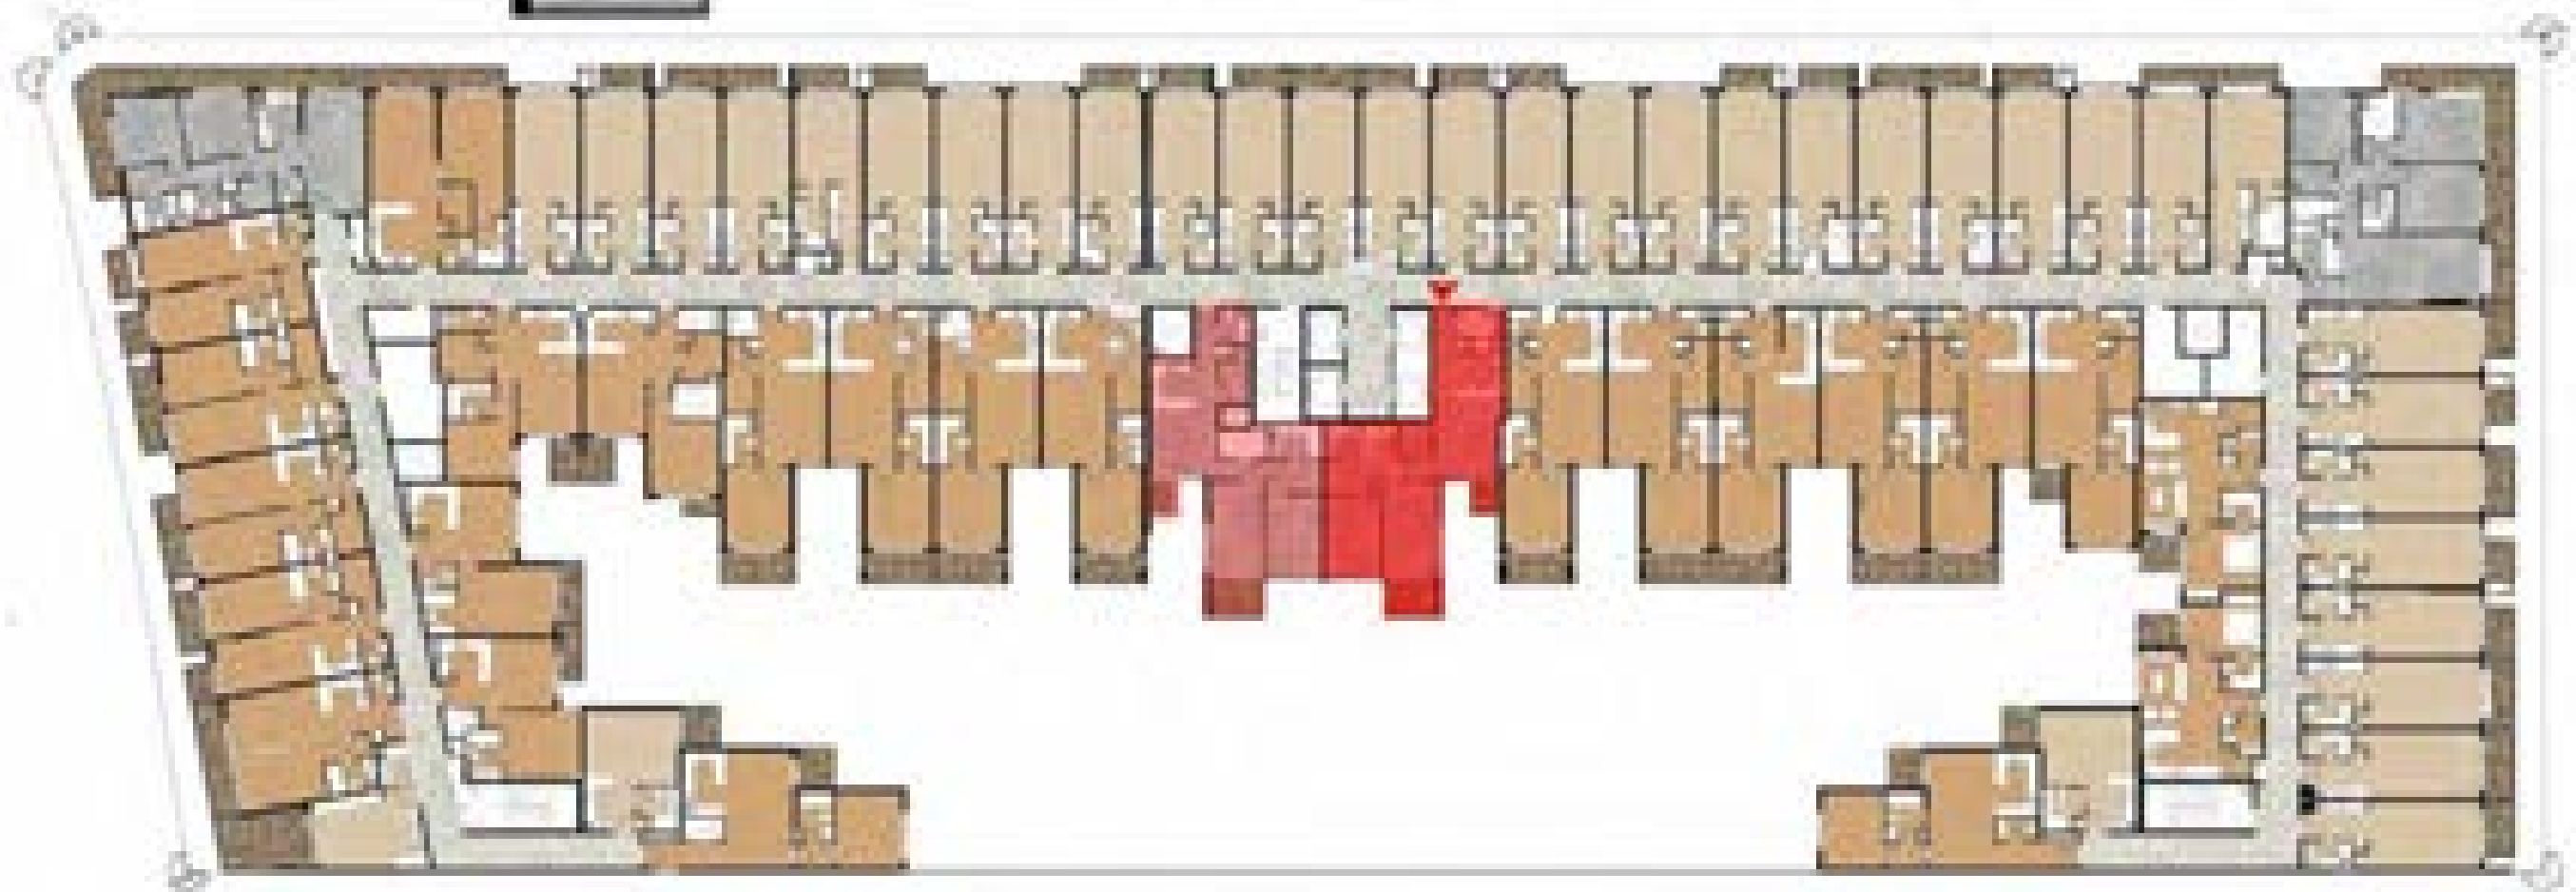

2 BEDROOM APARTMENT 333

UNIT TYPE 2B1

2 BEDROOM APARTMENT 333

Unit Area: 86.88 sq.m

Balcony Area: 9.10 sq.m

Total Area: 95.98 sq.m (1033.10 sq.ft)

2 BEDROOM APARTMENT 334

UNIT TYPE 2B1