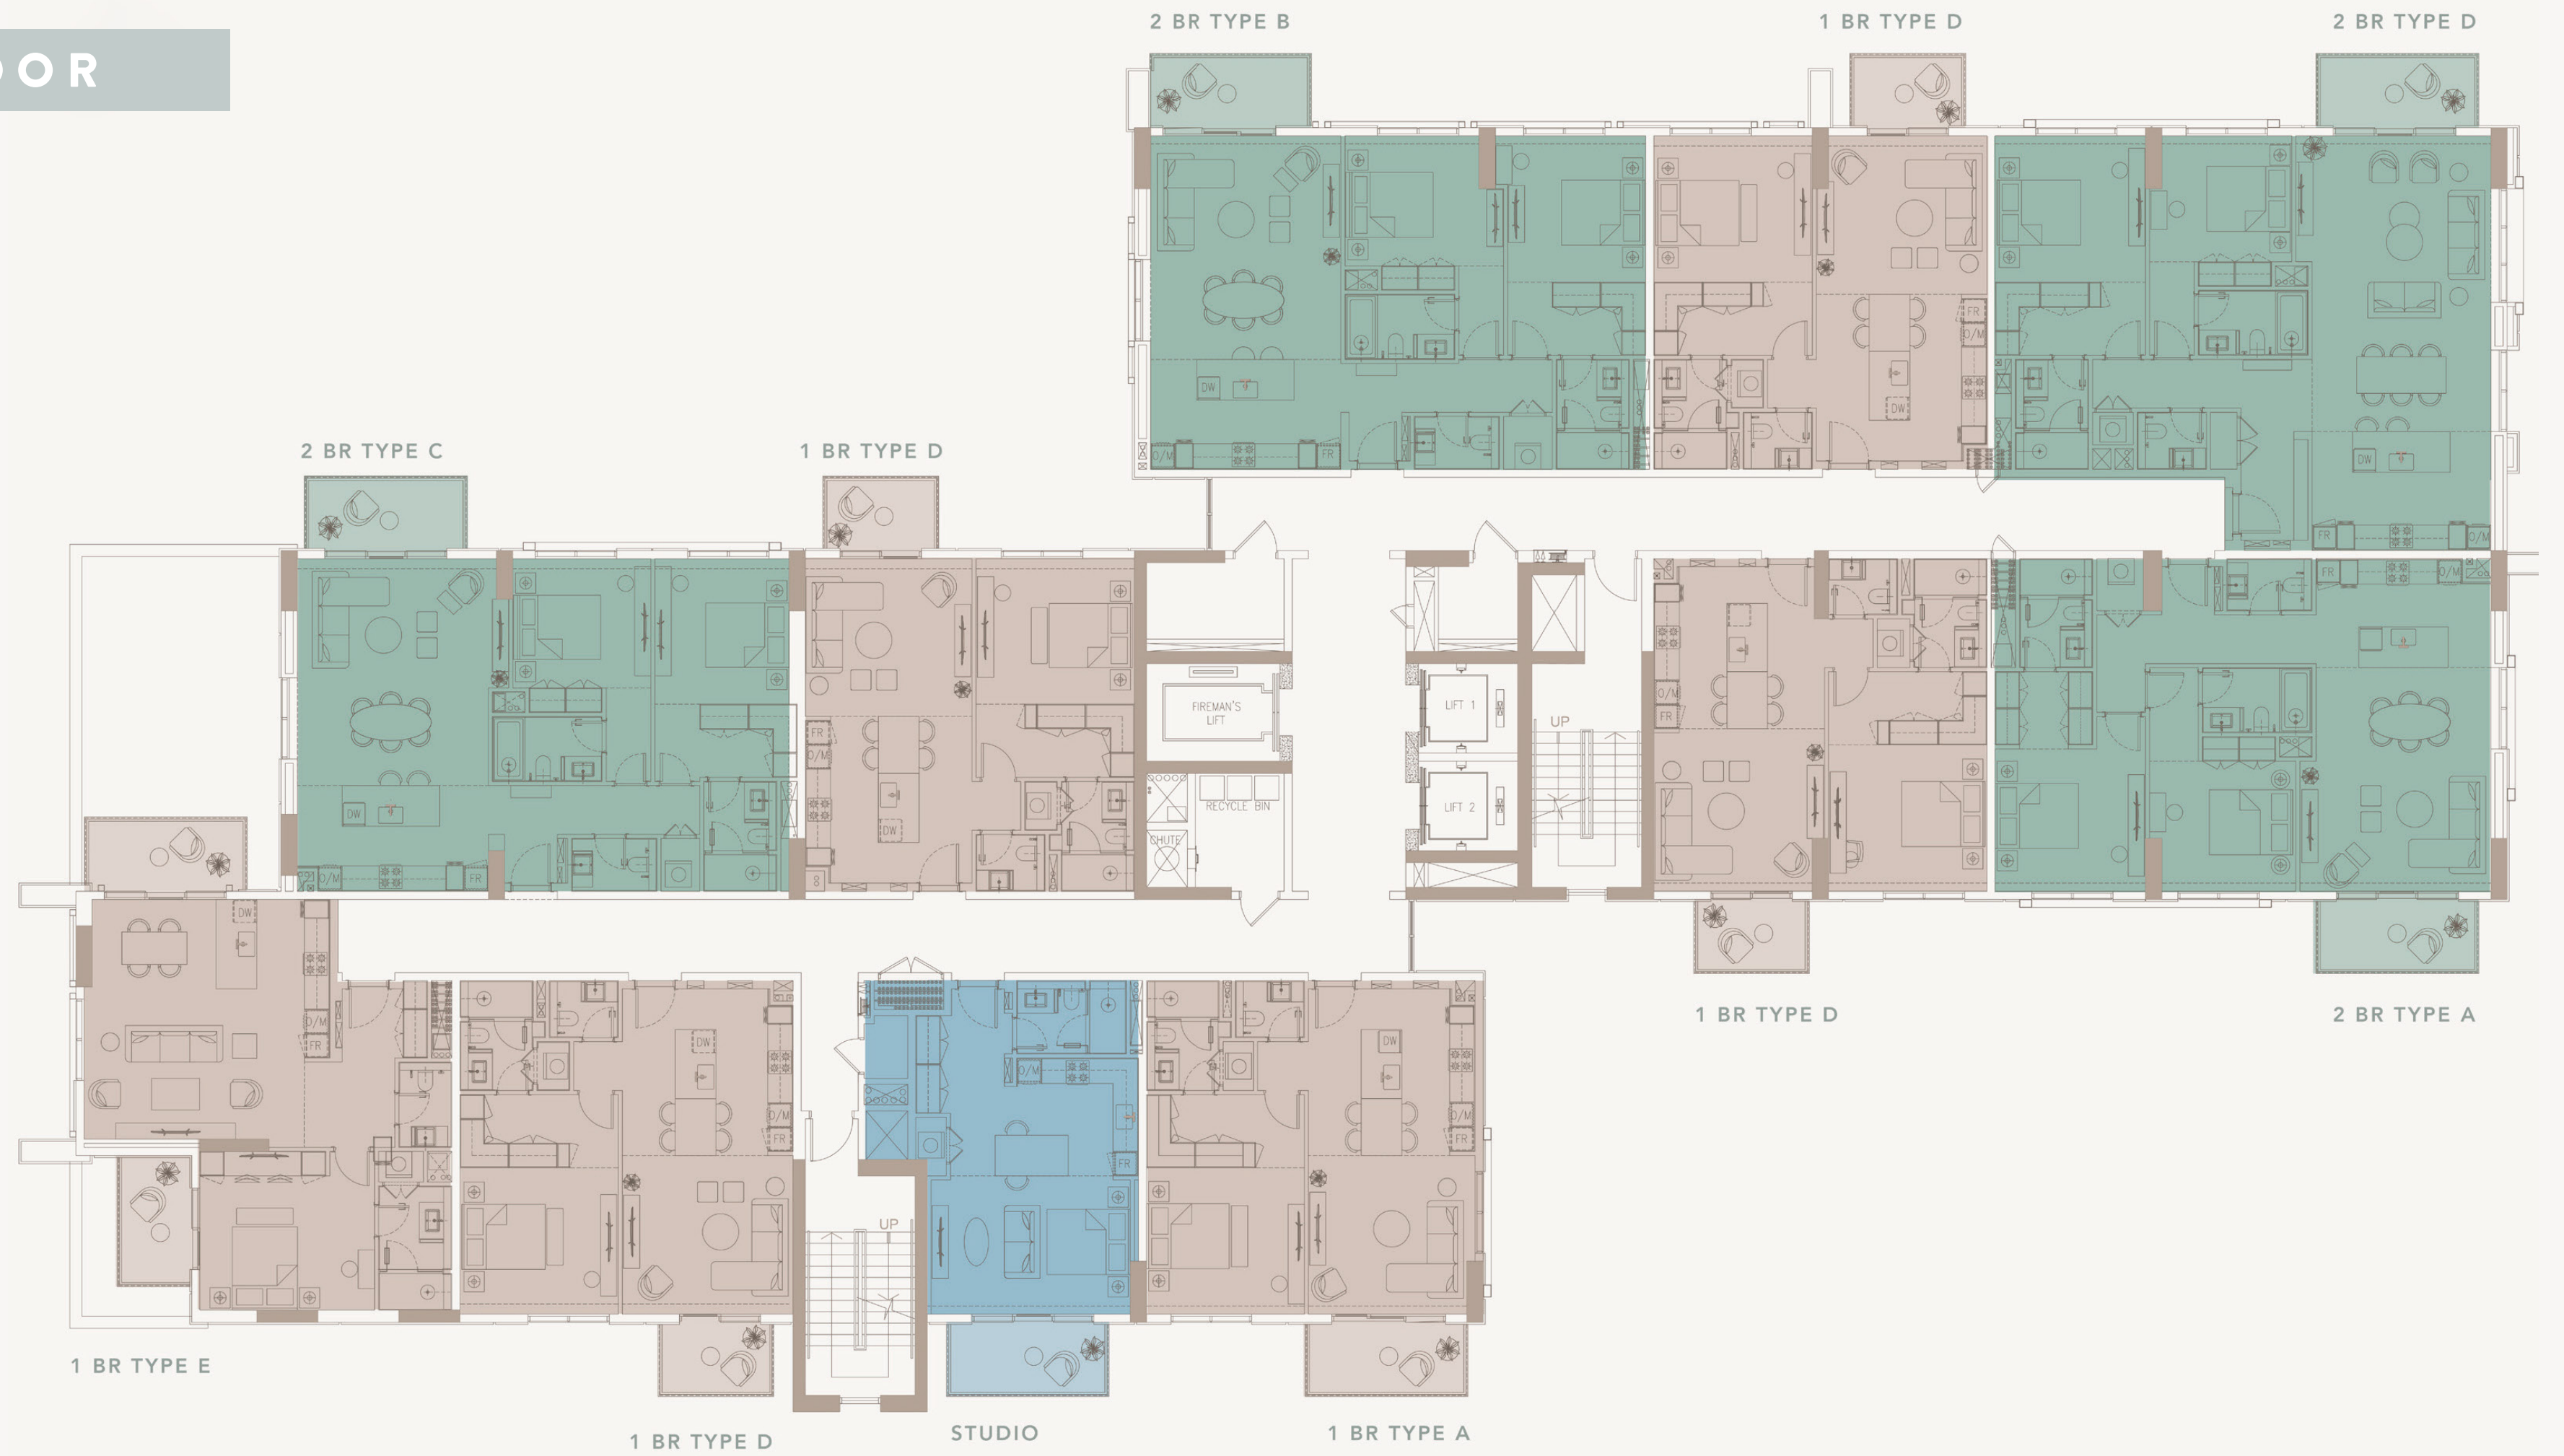

TYPICAL PLAN

1ST FLOOR

- Studio
- 1 Bedroom Unit
- 2 Bedroom Unit

TYPICAL PLAN

2ND - 11TH FLOOR

- Studio
- 1 Bedroom Unit
- 2 Bedroom Unit

TYPICAL PLAN

12TH FLOOR

- Studio
- 1 Bedroom Unit
- 2 Bedroom Unit

TYPICAL PLAN

APARTMENTS

STUDIO

1 BEDROOM TYPE D

2 BEDROOM TYPE D

haus&haus

For more information or to book a viewing tour get in touch
with our Off Plan & Investment team today: