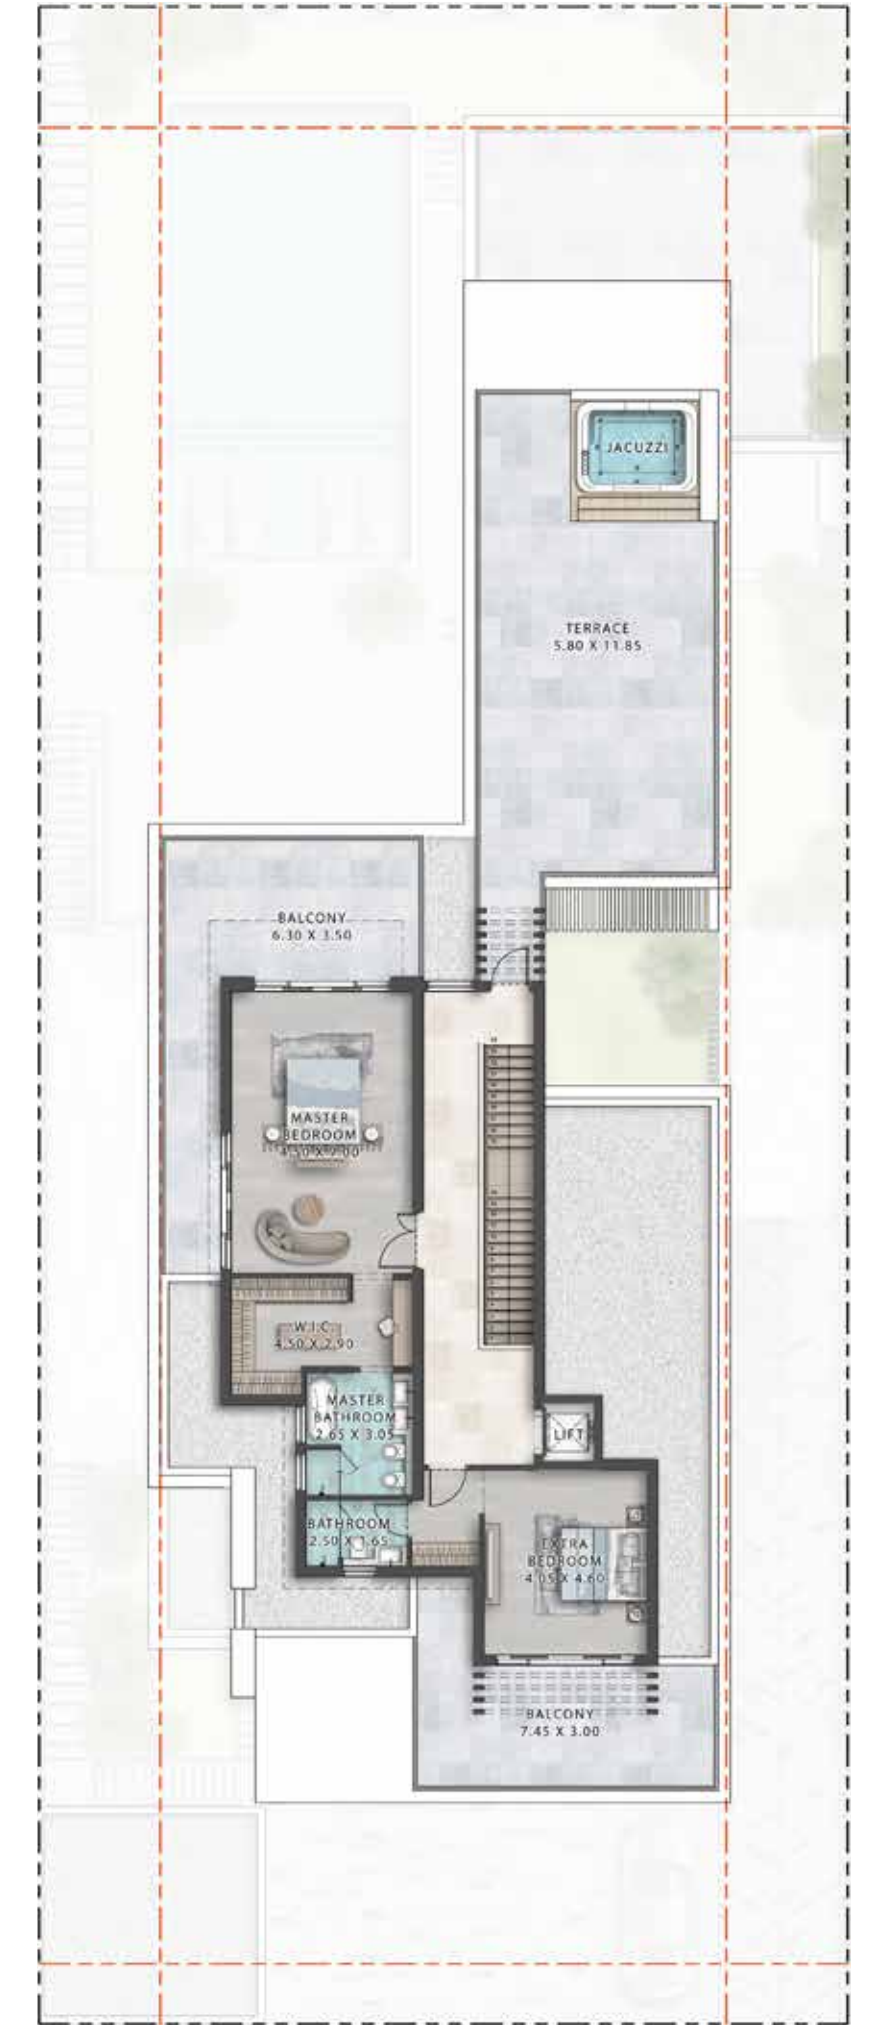

# VENICE

*DAMAC*  
Lagoons

FLOOR  
PLANS

6 BEDROOM VILLA

6 BEDROOM VILLA

floor plan

6 BEDROOM VILLA

BASEMENT FLOOR

GROUND FLOOR

FIRST FLOOR

SECOND FLOOR

floor plan

6 BEDROOM VILLA

7 BEDROOM VILLA

7 BEDROOM VILLA

floor plan

7 BEDROOM VILLA

BASEMENT FLOOR

GROUND FLOOR

FIRST FLOOR

SECOND FLOOR

floor plan

7 BEDROOM VILLA

Total Sellable Area: 17590.92 SQ.FT

6 BEDROOM VILLA

6 BEDROOM VILLA

floor plan

6 BEDROOM VILLA

BASEMENT FLOOR

GROUND FLOOR

FIRST FLOOR

SECOND FLOOR