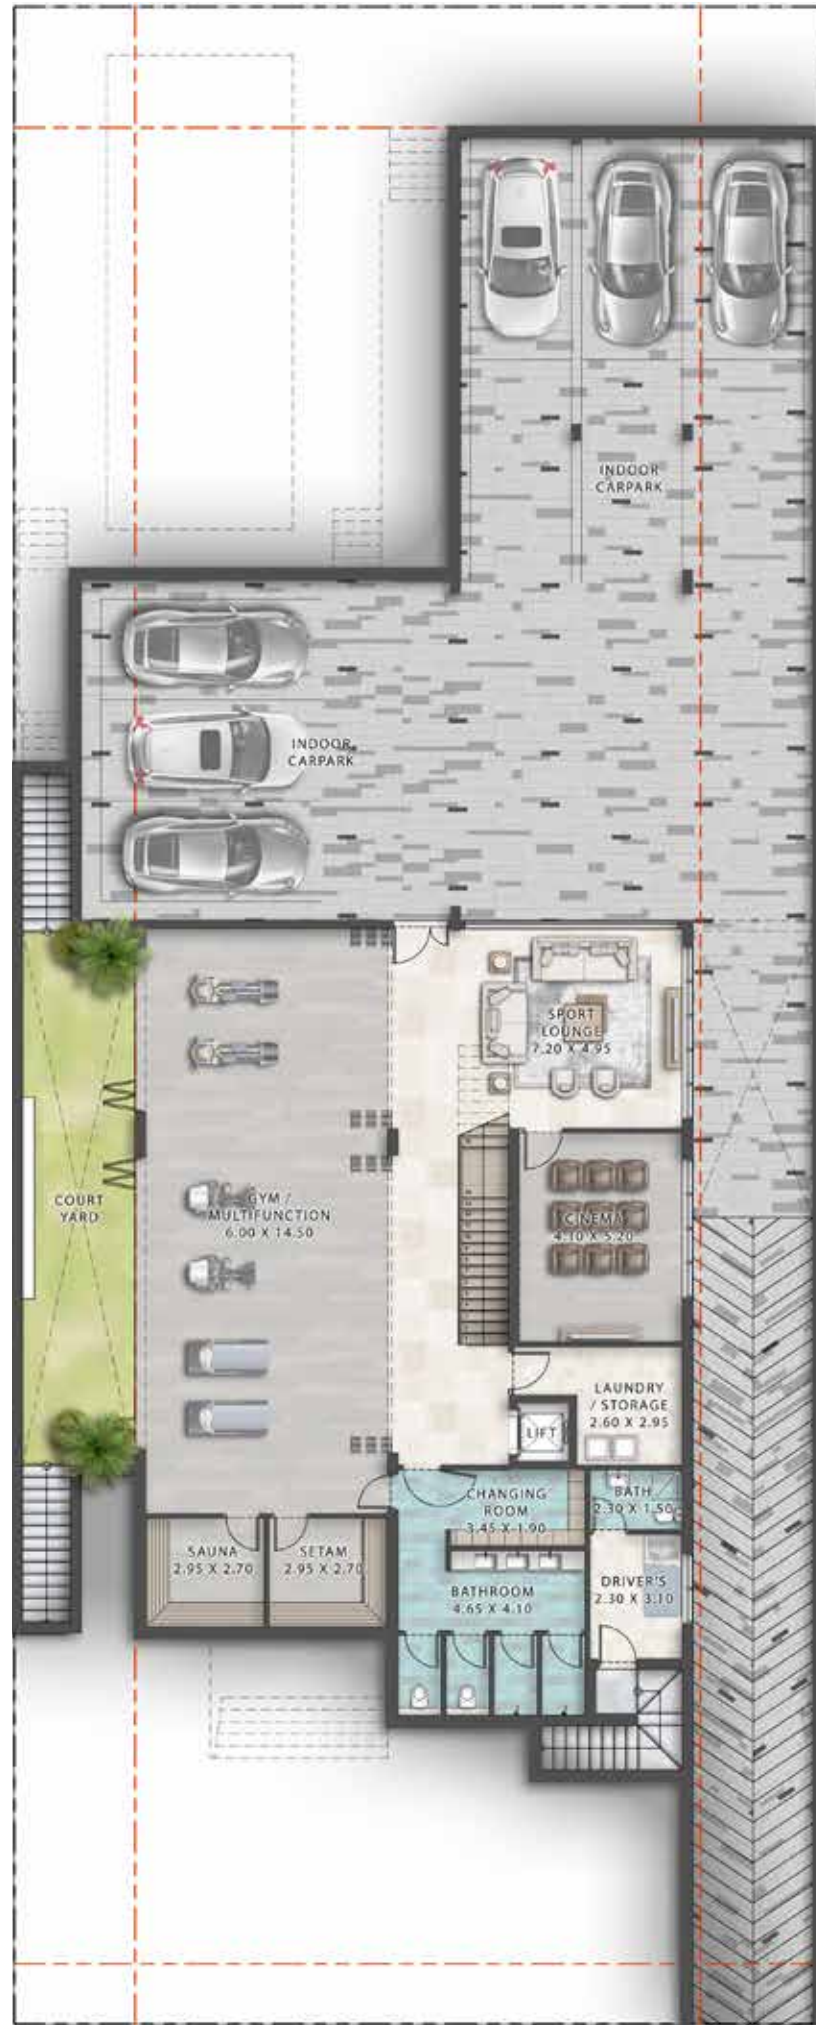

# VENICE

*DAMAC*  
Lagoons

FLOOR  
PLANS

6 BEDROOM VILLA

6 BEDROOM VILLA

floor plan

6 BEDROOM VILLA

BASEMENT FLOOR

GROUND FLOOR

FIRST FLOOR

SECOND FLOOR

floor plan

6 BEDROOM VILLA

7 BEDROOM VILLA

7 BEDROOM VILLA

floor plan

7 BEDROOM VILLA

BASEMENT FLOOR

GROUND FLOOR

FIRST FLOOR

SECOND FLOOR

floor plan

7 BEDROOM VILLA

Total Sellable Area: 17590.92 SQ.FT

6 BEDROOM VILLA

6 BEDROOM VILLA

floor plan

6 BEDROOM VILLA

BASEMENT FLOOR

GROUND FLOOR

FIRST FLOOR

SECOND FLOOR