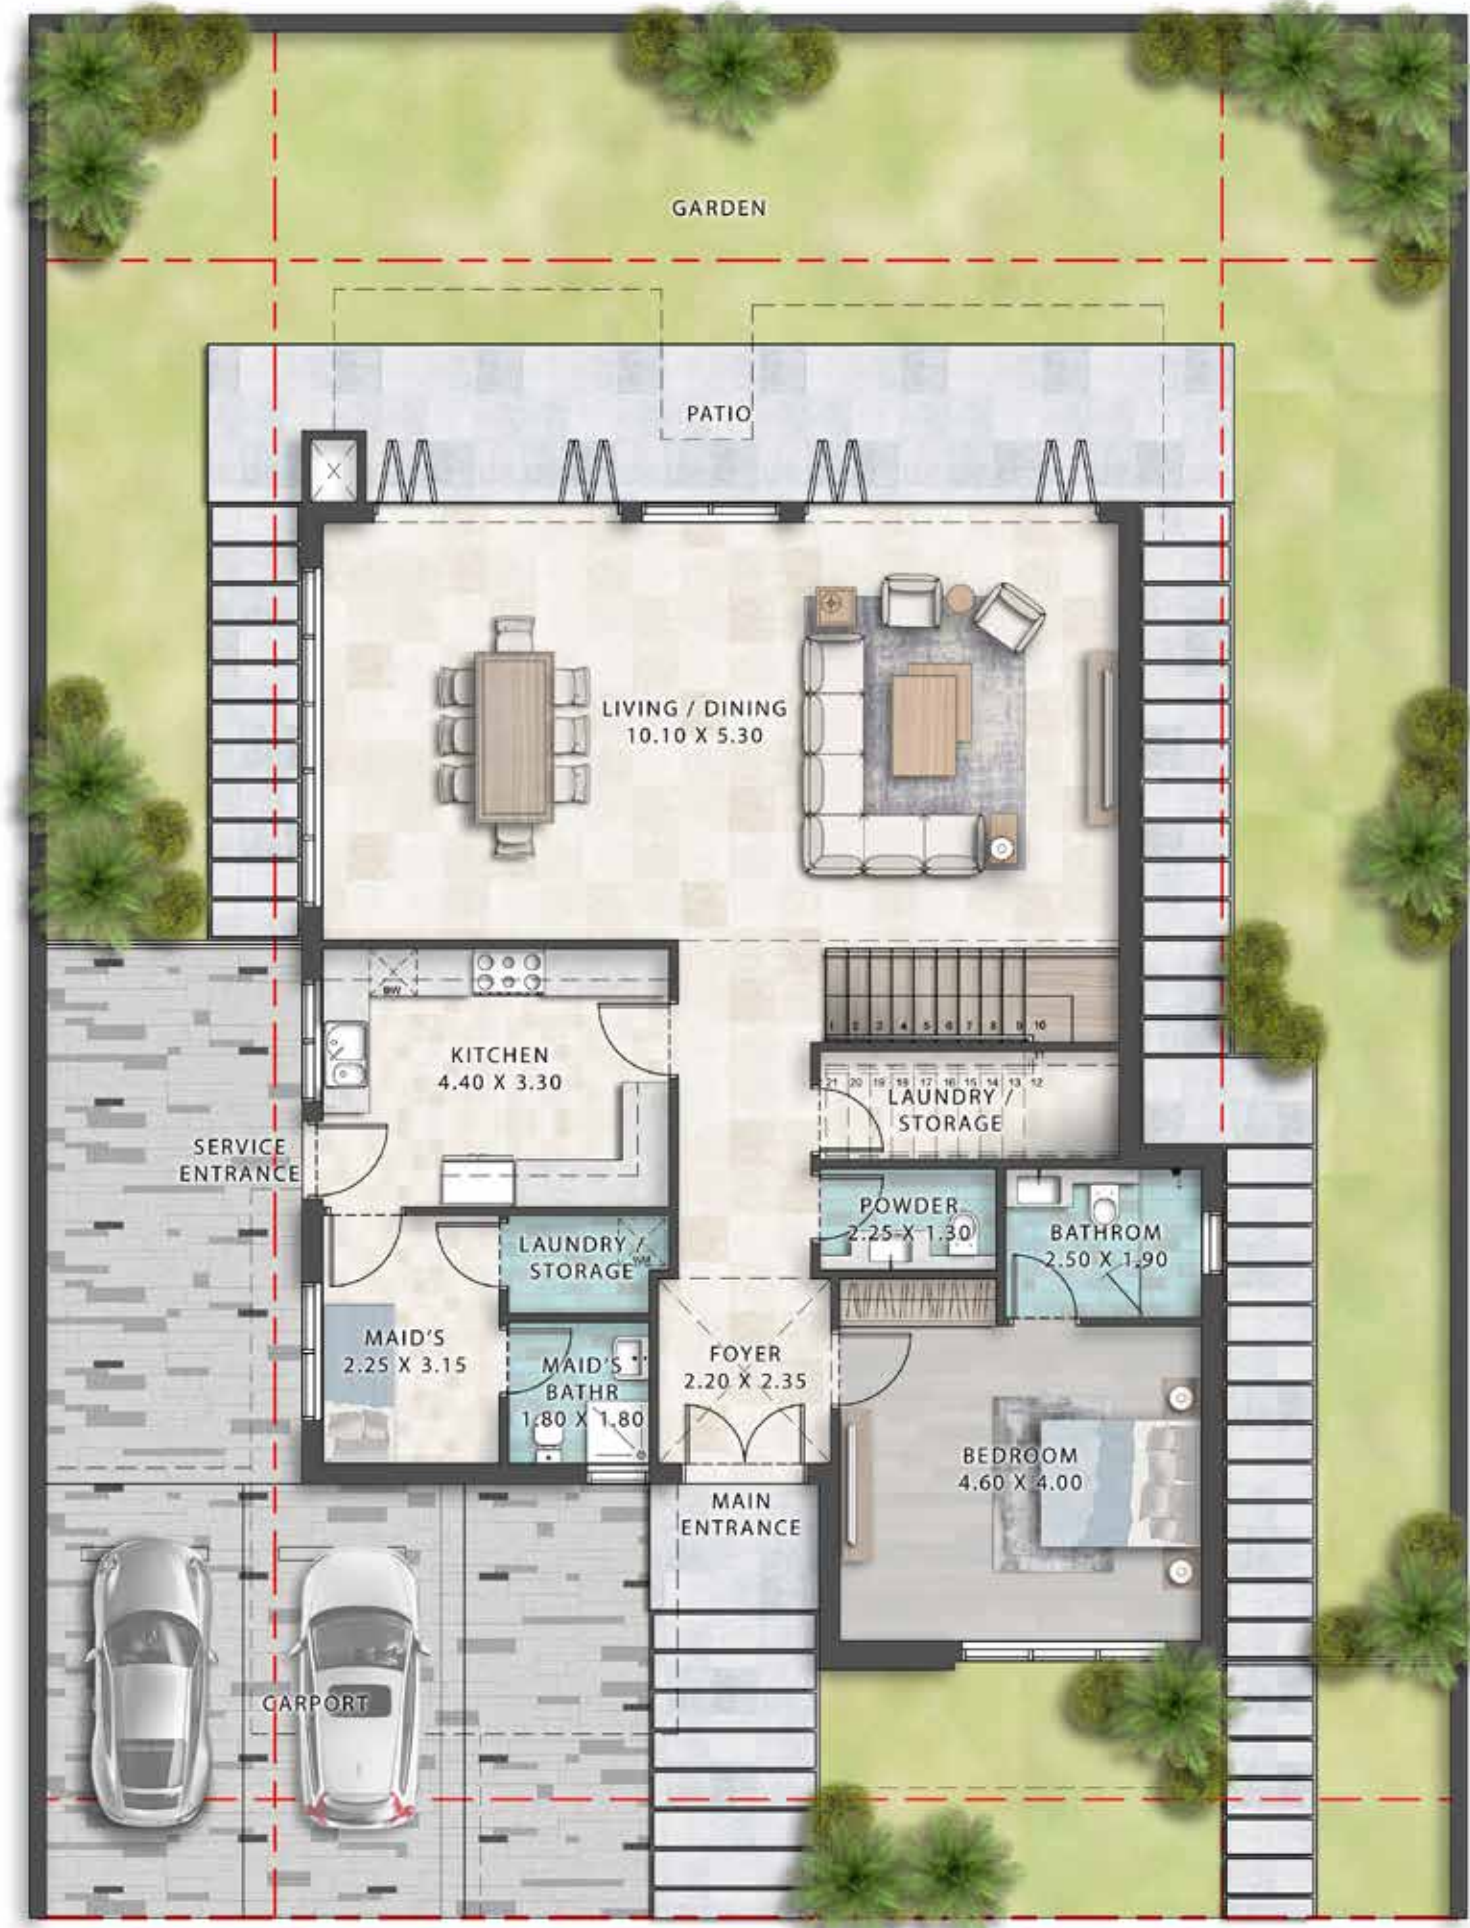

floor plan

6 BEDROOM VILLA

GROUND FLOOR